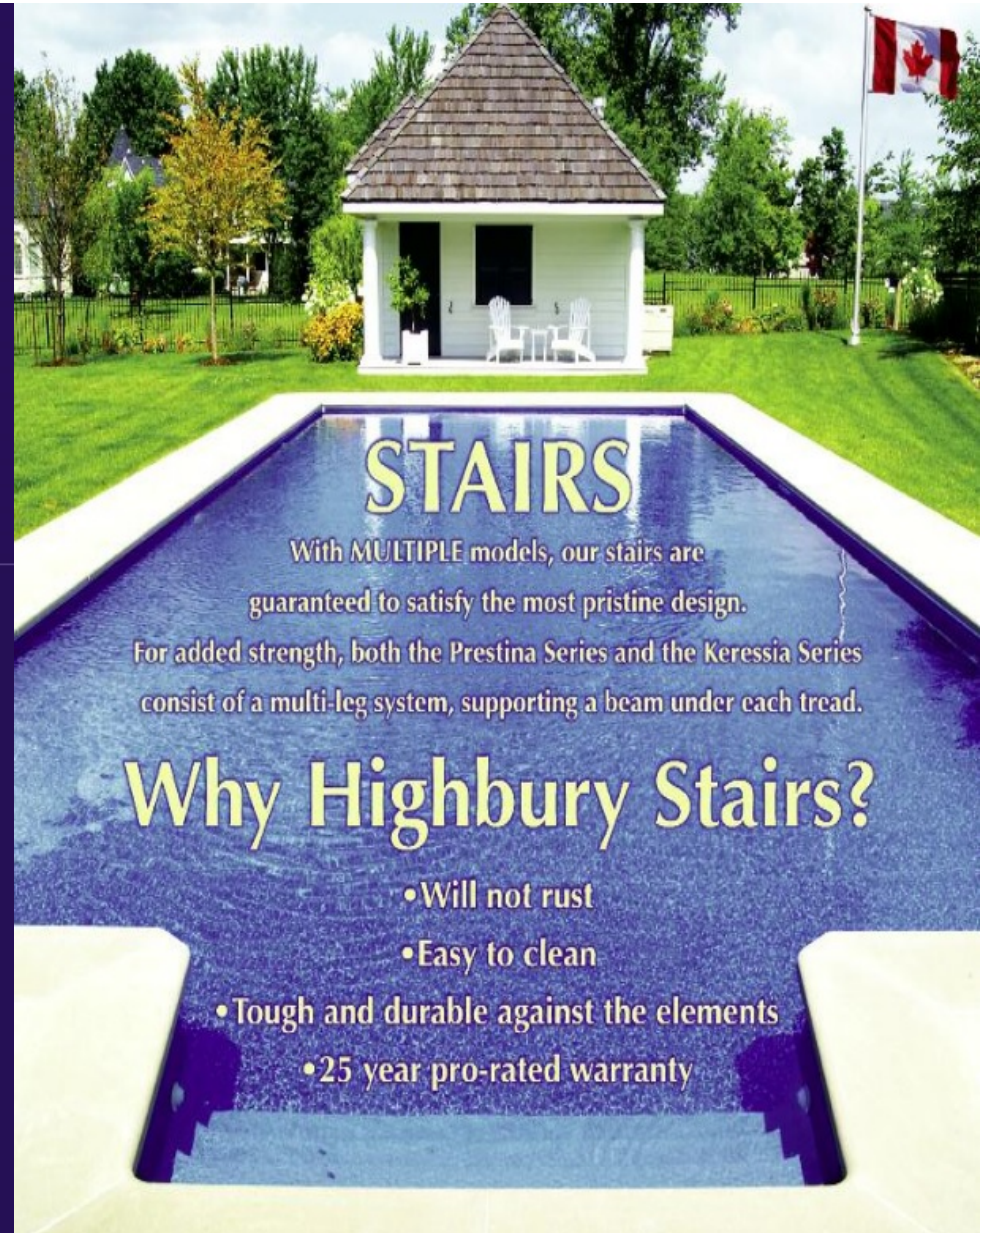

Highbury Pools

One of the more popular features in the industry involves incorporating **Vinyl Over Stairs, Benches, and Sun-ledges**. With almost any configuration at your fingertips, Highbury Pools gives you the freedom to enjoy YOUR pool, YOUR way.

*Your
Pool
Your
Way*

STAIRS

With MULTIPLE models, our stairs are guaranteed to satisfy the most pristine design. For added strength, both the Prestina Series and the Keressia Series consist of a multi-leg system, supporting a beam under each tread.

Why Highbury Stairs?

- Will not rust
- Easy to clean
- Tough and durable against the elements
- 25 year pro-rated warranty