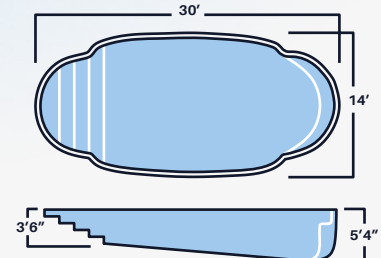

FREE FORMS

MODELS

Inspired by shapes found at the sea, our round shaped pools are just the addition your vibrant and hip backyard needs.

OASIS II
CARIBBEAN

Cancun
12' x 25' x 5'4"

Oasis I
13' x 33' x 6'2"

Oasis II
15'6" x 36' x 6'5"

Angelfish
13' x 31' x 5'8"

Dolphin I
16' x 38' x 5'8"

Dolphin II
16' x 38' x 7'10"

Fuji
14' x 32' x 5'10"

FUJI
SLATE

CLASSIC

MODELS

Azures I
13' x 35' x 4'

Honolulu II
15' x 35' x 6'

Wakiki
14' x 30' x 5'4"

Bahamas
10' x 24' x 5'6"

Acapulco
12' x 29' x 6'

Maui
15' x 34' x 6'6"

Costa Rica
15' x 34' x 6'

Sunfish
8' x 20' x 4'6"

LOOKING FOR A TIMELESS LOOK?

Our classic models are perfect for your traditional backyard as well as your retro backyard fantasy.

KIDNEY TUB
PACIFIC

SPA

MODELS

Octagon Tub
7'9" x 7'9" x 45"

Octagon Tub with Spillover
7'9" x 7'9" x 45"