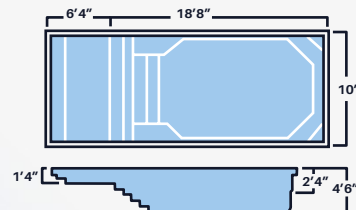

BERMUDA
SLATE

RECTANGLE

MODELS

Aruba
12'6" x 18' x 5'

Bermuda
13'6" x 31' x 5'

Bermuda I
15' x 35' x 5'

Bermuda II
16' x 35' x 5'

Stingray I
8'6" x 26' x 4'6"

Stingray II
10' x 25' x 4'6"

Stingray III
12' x 26' x 4'6"

Eagle Ray
8'6" x 17' x 4'6"

Tampico I
16' x 40' x 8'

Tampico II
16' x 36' x 6'

Cozumel
14' x 30' x 6'

*ALL DIMENSIONS ARE TO OUTSIDE EDGE. LENGTH WIDTH AND DEPTH MAY VARY.
NON DIVING POOLS. USE OF DIVING EQUIPMENT IS PROHIBITED