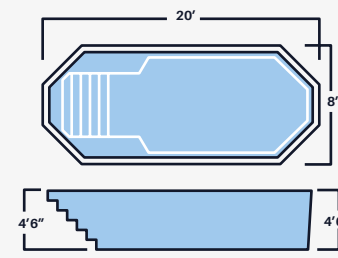

FREE FORMS

MODELS

Inspired by shapes found at the sea, our round shaped pools are just the addition your vibrant and hip backyard needs.

OASIS II
CARIBBEAN

Cancun
12' x 25' x 5'4"

Oasis I
13' x 33' x 6'2"

Oasis II
15'6" x 36' x 6'5"

Angelfish
13' x 31' x 5'8"

Dolphin I
16' x 38' x 5'8"

Dolphin II
16' x 38' x 7'10"

Fuji
14' x 32' x 5'10"

FUJI
SLATE

CLASSIC

MODELS

Azures I
13' x 35' x 4'

Honolulu II
15' x 35' x 6'

Wakiki
14' x 30' x 5'4"

Bahamas
10' x 24' x 5'6"

Acapulco
12' x 29' x 6'

Maui
15' x 34' x 6'6"

Costa Rica
15' x 34' x 6'

Sunfish
8' x 20' x 4'6"

LOOKING FOR A TIMELESS LOOK?

Our classic models are perfect for your traditional backyard as well as your retro backyard fantasy.

KIDNEY TUB
PACIFIC

SPA

MODELS

Octagon Tub
7'9" x 7'9" x 45"

Octagon Tub with Spillover
7'9" x 7'9" x 45"