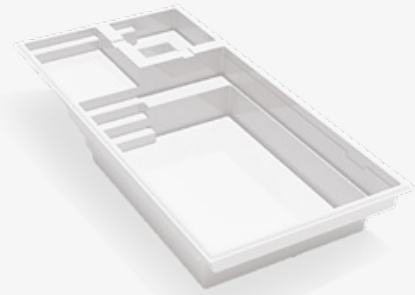

AQUARINO 1025 BEACH

10 x 25

depth 4.75 feet

AQUARINO 1220 BEACH

12 x 20

depth 4.75 feet

NEW

Spa

*MODEL WITH A SEPARATE AREA OFFERING INDEPENDENT JETS AND FUNCTIONS FROM THE POOL.

AQUARINO 1431 SPA

14 x 31

depth 4.75 feet

AQUARINO 1436 SPA

14 x 36

depth 4.75 feet

Our colors