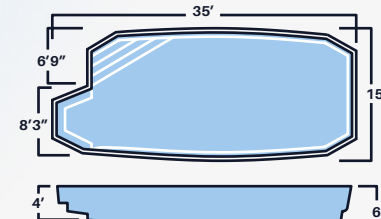

FREE FORMS

MODELS

Inspired by shapes found at the sea, our round shaped pools are just the addition your vibrant and hip backyard needs.

OASIS II
CARIBBEAN

Cancun
12' x 25' x 5'4"

Oasis I
13' x 33' x 6'2"

Oasis II
15'6" x 36' x 6'5"

Angelfish
13' x 31' x 5'8"

Dolphin I
16' x 38' x 5'8"

Dolphin II
16' x 38' x 7'10"

Fuji
14' x 32' x 5'10"

FUJI
SLATE

CLASSIC

MODELS

Azures I
13' x 35' x 4'

Honolulu II
15' x 35' x 6'

Wakiki
14' x 30' x 5'4"

Bahamas
10' x 24' x 5'6"

Acapulco
12' x 29' x 6'

Maui
15' x 34' x 6'6"

Costa Rica
15' x 34' x 6'

Sunfish
8' x 20' x 4'6"

LOOKING FOR A TIMELESS LOOK?

Our classic models are perfect for your traditional backyard as well as your retro backyard fantasy.

KIDNEY TUB
PACIFIC

SPA

MODELS

Octagon Tub
7'9" x 7'9" x 45"

Octagon Tub with Spillover
7'9" x 7'9" x 45"