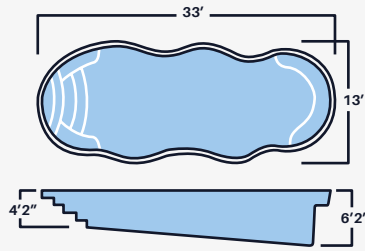

Stingray II
10' x 25' x 4'6"

Stingray III
12' x 26' x 4'6"

Eagle Ray
8'6" x 17' x 4'6"

Tampico I
16' x 40' x 8'

Tampico II
16' x 36' x 6'

Cozumel
14' x 30' x 6'

*ALL DIMENSIONS ARE TO OUTSIDE EDGE. LENGTH WIDTH AND DEPTH MAY VARY.
NON DIVING POOLS. USE OF DIVING EQUIPMENT IS PROHIBITED

FREE FORMS

MODELS

Inspired by shapes found at the sea, our round shaped pools are just the addition your vibrant and hip backyard needs.

OASIS II
CARIBBEAN

Cancun
12' x 25' x 5'4"

Oasis I
13' x 33' x 6'2"

Oasis II
15'6" x 36' x 6'5"

Angelfish
13' x 31' x 5'8"

Dolphin I
16' x 38' x 5'8"

Dolphin II
16' x 38' x 7'10"

Fuji
14' x 32' x 5'10"

FUJI
SLATE

CLASSIC

MODELS

Azures I
13' x 35' x 4'

Honolulu II
15' x 35' x 6'

Wakiki
14' x 30' x 5'4"

Bahamas
10' x 24' x 5'6"

Acapulco
12' x 29' x 6'

Maui
15' x 34' x 6'6"

Costa Rica
15' x 34' x 6'

Sunfish
8' x 20' x 4'6"

LOOKING FOR A TIMELESS LOOK?