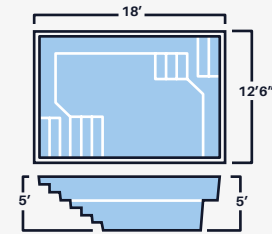

BERMUDA
SLATE

RECTANGLE

MODELS

Aruba
12'6" x 18' x 5'

Bermuda
13'6" x 31' x 5'

Bermuda I
15' x 35' x 5'

Bermuda II
16' x 35' x 5'

Stingray I
8'6" x 26' x 4'6"

Stingray II
10' x 25' x 4'6"

Stingray III
12' x 26' x 4'6"

Eagle Ray
8'6" x 17' x 4'6"

Tampico I
16' x 40' x 8'

Tampico II
16' x 36' x 6'

Cozumel
14' x 30' x 6'

*ALL DIMENSIONS ARE TO OUTSIDE EDGE. LENGTH WIDTH AND DEPTH MAY VARY.
NON DIVING POOLS. USE OF DIVING EQUIPMENT IS PROHIBITED