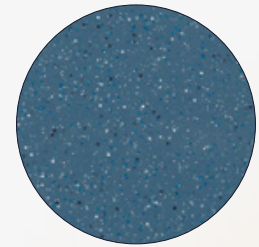

*MODEL WITH A SEPARATE AREA OFFERING INDEPENDENT JETS AND FUNCTIONS FROM THE POOL.

AQUARINO 1431 SPA

14 x 31

depth 4.75 feet

AQUARINO 1436 SPA

14 x 36

depth 4.75 feet

Our colors

SEA SALT

ARCTIC GREY

OCEAN

AQUA

PACIFIC

GALAXY

AQUARINO 1226
GALAXY

Be colorful