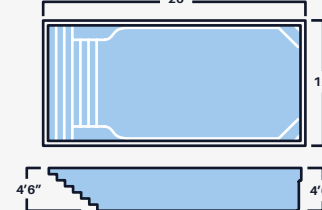

BERMUDA
SLATE

RECTANGLE

MODELS

Aruba
12'6" x 18' x 5'

Bermuda
13'6" x 31' x 5'

Bermuda I
15' x 35' x 5'

Bermuda II
16' x 35' x 5'

Stingray I
8'6" x 26' x 4'6"

Stingray II
10' x 25' x 4'6"

Stingray III
12' x 26' x 4'6"

Eagle Ray
8'6" x 17' x 4'6"

Tampico I
16' x 40' x 8'

Tampico II
16' x 36' x 6'

Cozumel
14' x 30' x 6'

*ALL DIMENSIONS ARE TO OUTSIDE EDGE. LENGTH WIDTH AND DEPTH MAY VARY.
NON DIVING POOLS. USE OF DIVING EQUIPMENT IS PROHIBITED