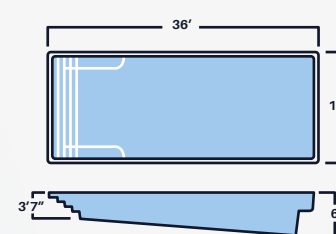

BERMUDA
SLATE

RECTANGLE

MODELS

Aruba
12'6" x 18' x 5'

Bermuda
13'6" x 31' x 5'

Bermuda I
15' x 35' x 5'

Bermuda II
16' x 35' x 5'

Stingray I
8'6" x 26' x 4'6"

Stingray II
10' x 25' x 4'6"

Stingray III
12' x 26' x 4'6"

Eagle Ray
8'6" x 17' x 4'6"

Tampico I
16' x 40' x 8'

Tampico II
16' x 36' x 6'

Cozumel
14' x 30' x 6'

*ALL DIMENSIONS ARE TO OUTSIDE EDGE. LENGTH WIDTH AND DEPTH MAY VARY.
NON DIVING POOLS. USE OF DIVING EQUIPMENT IS PROHIBITED