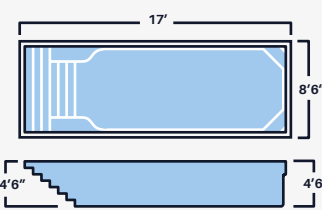

BERMUDA
SLATE

RECTANGLE

MODELS

Aruba
12'6" x 18' x 5'

Bermuda
13'6" x 31' x 5'

Bermuda I
15' x 35' x 5'

Bermuda II
16' x 35' x 5'

Stingray I
8'6" x 26' x 4'6"

Stingray II
10' x 25' x 4'6"

Stingray III
12' x 26' x 4'6"

Eagle Ray
8'6" x 17' x 4'6"

Tampico I
16' x 40' x 8'

Tampico II
16' x 36' x 6'

Cozumel
14' x 30' x 6'

*ALL DIMENSIONS ARE TO OUTSIDE EDGE. LENGTH WIDTH AND DEPTH MAY VARY.
NON DIVING POOLS. USE OF DIVING EQUIPMENT IS PROHIBITED