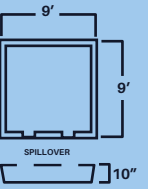

Square Splash Pod
9' x 9' x 10'