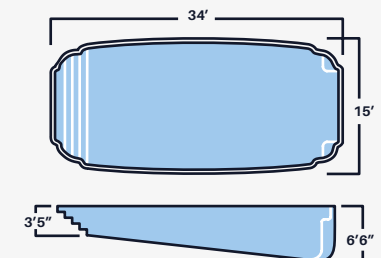

FREE FORMS

MODELS

Inspired by shapes found at the sea, our round shaped pools are just the addition your vibrant and hip backyard needs.

OASIS II
CARIBBEAN

Cancun
12' x 25' x 5'4"

Oasis I
13' x 33' x 6'2"

Oasis II
15'6" x 36' x 6'5"

Angelfish
13' x 31' x 5'8"

Dolphin I
16' x 38' x 5'8"

Dolphin II
16' x 38' x 7'10"

Fuji
14' x 32' x 5'10"

FUJI
SLATE

CLASSIC

MODELS

Azures I
13' x 35' x 4'

Honolulu II
15' x 35' x 6'

Wakiki
14' x 30' x 5'4"

Bahamas
10' x 24' x 5'6"

Acapulco
12' x 29' x 6'

Maui
15' x 34' x 6'6"

Costa Rica
15' x 34' x 6'

Sunfish
8' x 20' x 4'6"

LOOKING FOR A TIMELESS LOOK?

Our classic models are perfect for your traditional backyard as well as your retro backyard fantasy.

KIDNEY TUB
PACIFIC

SPA

MODELS

Octagon Tub
7'9" x 7'9" x 45"

Octagon Tub with Spillover
7'9" x 7'9" x 45"