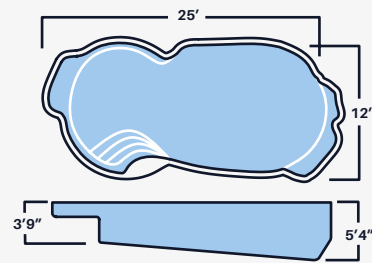

BERMUDA
SLATE

RECTANGLE

MODELS

Aruba
12'6" x 18' x 5'

Bermuda
13'6" x 31' x 5'

Bermuda I
15' x 35' x 5'

Bermuda II
16' x 35' x 5'

Stingray I
8'6" x 26' x 4'6"

Stingray II
10' x 25' x 4'6"

Stingray III
12' x 26' x 4'6"

Eagle Ray
8'6" x 17' x 4'6"

Tampico I
16' x 40' x 8'

Tampico II
16' x 36' x 6'

Cozumel
14' x 30' x 6'

*ALL DIMENSIONS ARE TO OUTSIDE EDGE. LENGTH WIDTH AND DEPTH MAY VARY.
NON DIVING POOLS. USE OF DIVING EQUIPMENT IS PROHIBITED

FREE FORMS

MODELS

Inspired by shapes found at the sea, our round shaped pools are just the addition your vibrant and hip backyard needs.

OASIS II
CARIBBEAN

Cancun
12' x 25' x 5'4"

Oasis I
13' x 33' x 6'2"

Oasis II
15'6" x 36' x 6'5"