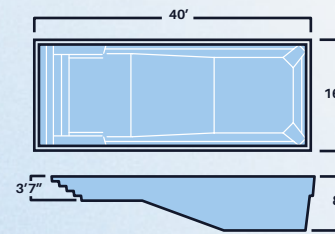

BERMUDA
SLATE

RECTANGLE

MODELS

Aruba
12'6" x 18' x 5'

Bermuda
13'6" x 31' x 5'

Bermuda I
15' x 35' x 5'

Bermuda II
16' x 35' x 5'

Stingray I
8'6" x 26' x 4'6"

Stingray II
10' x 25' x 4'6"

Stingray III
12' x 26' x 4'6"

Eagle Ray
8'6" x 17' x 4'6"

Tampico I
16' x 40' x 8'

Tampico II
16' x 36' x 6'

Cozumel
14' x 30' x 6'

*ALL DIMENSIONS ARE TO OUTSIDE EDGE. LENGTH WIDTH AND DEPTH MAY VARY.
NON DIVING POOLS. USE OF DIVING EQUIPMENT IS PROHIBITED