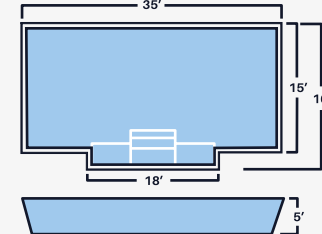

BERMUDA
SLATE

RECTANGLE

MODELS

Aruba
12'6" x 18' x 5'

Bermuda
13'6" x 31' x 5'

Bermuda I
15' x 35' x 5'

Bermuda II
16' x 35' x 5'

Stingray I
8'6" x 26' x 4'6"

Stingray II
10' x 25' x 4'6"

Stingray III
12' x 26' x 4'6"

Eagle Ray
8'6" x 17' x 4'6"

Tampico I
16' x 40' x 8'

Tampico II
16' x 36' x 6'

Cozumel
14' x 30' x 6'

*ALL DIMENSIONS ARE TO OUTSIDE EDGE. LENGTH WIDTH AND DEPTH MAY VARY.
NON DIVING POOLS. USE OF DIVING EQUIPMENT IS PROHIBITED