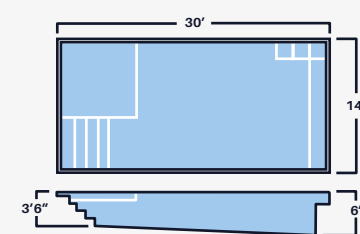

BERMUDA
SLATE

RECTANGLE

MODELS

Aruba
12'6" x 18' x 5'

Bermuda
13'6" x 31' x 5'

Bermuda I
15' x 35' x 5'

Bermuda II
16' x 35' x 5'

Stingray I
8'6" x 26' x 4'6"

Stingray II
10' x 25' x 4'6"

Stingray III
12' x 26' x 4'6"

Eagle Ray
8'6" x 17' x 4'6"

Tampico I
16' x 40' x 8'

Tampico II
16' x 36' x 6'

Cozumel
14' x 30' x 6'

*ALL DIMENSIONS ARE TO OUTSIDE EDGE. LENGTH WIDTH AND DEPTH MAY VARY.
NON DIVING POOLS. USE OF DIVING EQUIPMENT IS PROHIBITED