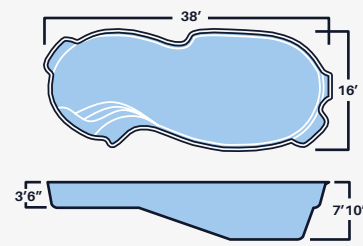

Stingray II
10' x 25' x 4'6"

Stingray III
12' x 26' x 4'6"

Eagle Ray
8'6" x 17' x 4'6"

Tampico I
16' x 40' x 8'

Tampico II
16' x 36' x 6'

Cozumel
14' x 30' x 6'

*ALL DIMENSIONS ARE TO OUTSIDE EDGE. LENGTH WIDTH AND DEPTH MAY VARY.
NON DIVING POOLS. USE OF DIVING EQUIPMENT IS PROHIBITED

FREE FORMS

MODELS

Inspired by shapes found at the sea, our round shaped pools are just the addition your vibrant and hip backyard needs.

OASIS II
CARIBBEAN

Cancun
12' x 25' x 5'4"

Oasis I
13' x 33' x 6'2"

Oasis II
15'6" x 36' x 6'5"

Angelfish
13' x 31' x 5'8"

Dolphin I
16' x 38' x 5'8"

Dolphin II
16' x 38' x 7'10"

Fuji
14' x 32' x 5'10"

FUJI
SLATE

CLASSIC

MODELS

Azures I
13' x 35' x 4'

Honolulu II
15' x 35' x 6'

Wakiki
14' x 30' x 5'4"

Bahamas
10' x 24' x 5'6"

Acapulco
12' x 29' x 6'

Maui
15' x 34' x 6'6"

Costa Rica
15' x 34' x 6'

Sunfish
8' x 20' x 4'6"

LOOKING FOR A TIMELESS LOOK?