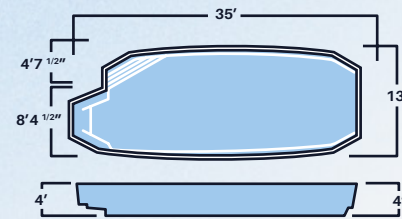

FREE FORMS

MODELS

Inspired by shapes found at the sea, our round shaped pools are just the addition your vibrant and hip backyard needs.

OASIS II
CARIBBEAN

Cancun
12' x 25' x 5'4"

Oasis I
13' x 33' x 6'2"

Oasis II
15'6" x 36' x 6'5"

Angelfish
13' x 31' x 5'8"

Dolphin I
16' x 38' x 5'8"

Dolphin II
16' x 38' x 7'10"

Fuji
14' x 32' x 5'10"

FUJI
SLATE

CLASSIC

MODELS

Azures I
13' x 35' x 4'

Honolulu II
15' x 35' x 6'

Wakiki
14' x 30' x 5'4"

Bahamas
10' x 24' x 5'6"

Acapulco
12' x 29' x 6'

Maui
15' x 34' x 6'6"

Costa Rica
15' x 34' x 6'

Sunfish
8' x 20' x 4'6"

LOOKING FOR A TIMELESS LOOK?