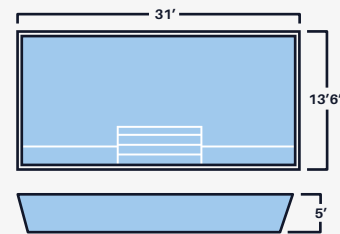

BERMUDA
SLATE

RECTANGLE

MODELS

Aruba
12'6" x 18' x 5'

Bermuda
13'6" x 31' x 5'

Bermuda I
15' x 35' x 5'

Bermuda II
16' x 35' x 5'

Stingray I
8'6" x 26' x 4'6"

Stingray II
10' x 25' x 4'6"

Stingray III
12' x 26' x 4'6"

Eagle Ray
8'6" x 17' x 4'6"

Tampico I
16' x 40' x 8'

Tampico II
16' x 36' x 6'

Cozumel
14' x 30' x 6'

*ALL DIMENSIONS ARE TO OUTSIDE EDGE. LENGTH WIDTH AND DEPTH MAY VARY.
NON DIVING POOLS. USE OF DIVING EQUIPMENT IS PROHIBITED