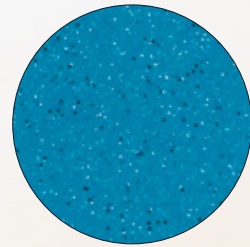

*MODEL WITH A SEPARATE AREA OFFERING INDEPENDENT JETS AND FUNCTIONS FROM THE POOL.

AQUARINO 1431 SPA

14 x 31

depth 4.75 feet

AQUARINO 1436 SPA

14 x 36

depth 4.75 feet

Our colors

SEA SALT

ARCTIC GREY

OCEAN

AQUA

PACIFIC

GALAXY

AQUARINO 1226
GALAXY

Be colorful