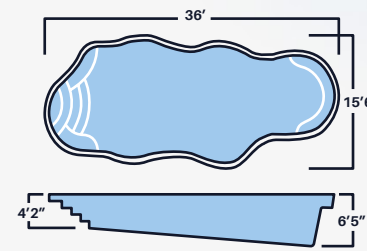

Stingray II
10' x 25' x 4'6"

Stingray III
12' x 26' x 4'6"

Eagle Ray
8'6" x 17' x 4'6"

Tampico I
16' x 40' x 8'

Tampico II
16' x 36' x 6'

Cozumel
14' x 30' x 6'

*ALL DIMENSIONS ARE TO OUTSIDE EDGE. LENGTH WIDTH AND DEPTH MAY VARY.
NON DIVING POOLS. USE OF DIVING EQUIPMENT IS PROHIBITED

FREE FORMS

MODELS

Inspired by shapes found at the sea, our round shaped pools are just the addition your vibrant and hip backyard needs.

OASIS II
CARIBBEAN

Cancun
12' x 25' x 5'4"

Oasis I
13' x 33' x 6'2"

Oasis II
15'6" x 36' x 6'5"

Angelfish
13' x 31' x 5'8"

Dolphin I
16' x 38' x 5'8"

Dolphin II
16' x 38' x 7'10"

Fuji
14' x 32' x 5'10"

FUJI
SLATE

CLASSIC

MODELS

Azures I
13' x 35' x 4'

Honolulu II
15' x 35' x 6'

Wakiki
14' x 30' x 5'4"

Bahamas
10' x 24' x 5'6"

Acapulco
12' x 29' x 6'

Maui
15' x 34' x 6'6"

Costa Rica
15' x 34' x 6'

Sunfish
8' x 20' x 4'6"

LOOKING FOR A TIMELESS LOOK?