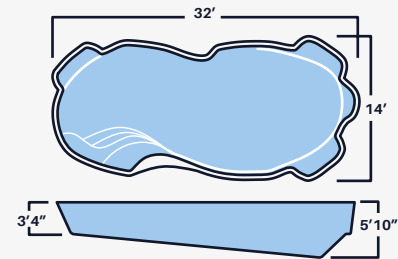

Fuji
14' x 32' x 5'10"