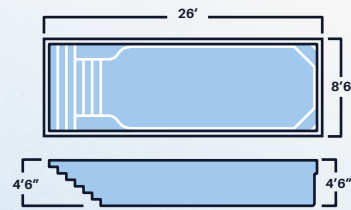

BERMUDA
SLATE

RECTANGLE

MODELS

Aruba
12'6" x 18' x 5'

Bermuda
13'6" x 31' x 5'

Bermuda I
15' x 35' x 5'

Bermuda II
16' x 35' x 5'

Stingray I
8'6" x 26' x 4'6"

Stingray II
10' x 25' x 4'6"

Stingray III
12' x 26' x 4'6"

Eagle Ray
8'6" x 17' x 4'6"

Tampico I
16' x 40' x 8'

Tampico II
16' x 36' x 6'

Cozumel
14' x 30' x 6'

*ALL DIMENSIONS ARE TO OUTSIDE EDGE. LENGTH WIDTH AND DEPTH MAY VARY.
NON DIVING POOLS. USE OF DIVING EQUIPMENT IS PROHIBITED