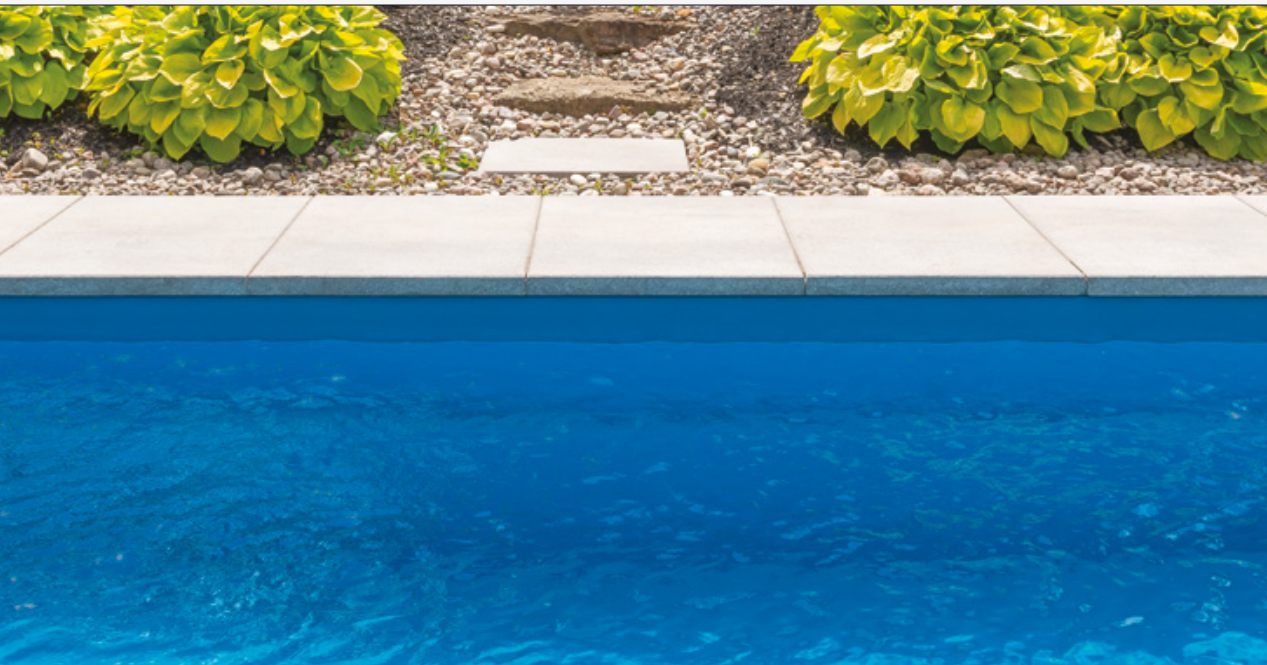

*MODEL WITH A SEPARATE AREA OFFERING INDEPENDENT JETS AND FUNCTIONS FROM THE POOL.

AQUARINO 1431 SPA

14 x 31

depth 4.75 feet

AQUARINO 1436 SPA

14 x 36

depth 4.75 feet

Our colors