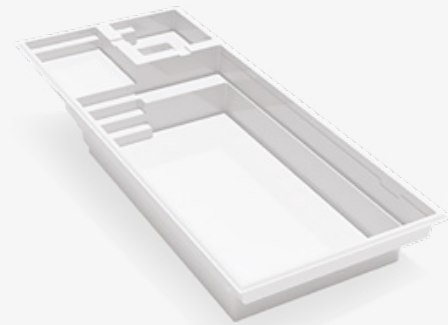

AQUARINO 1025 BEACH

10 x 25

depth 4.75 feet

AQUARINO 1220 BEACH

12 x 20

depth 4.75 feet

NEW

Spa

*MODEL WITH A SEPARATE AREA OFFERING INDEPENDENT JETS AND FUNCTIONS FROM THE POOL.

AQUARINO 1431 SPA

14 x 31

depth 4.75 feet

AQUARINO 1436 SPA

14 x 36

depth 4.75 feet

Our colors