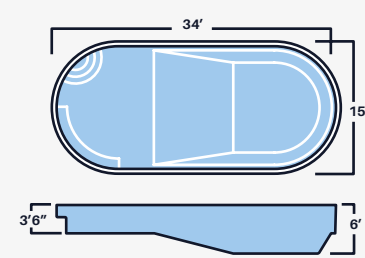

FREE FORMS

MODELS

Inspired by shapes found at the sea, our round shaped pools are just the addition your vibrant and hip backyard needs.

OASIS II
CARIBBEAN

Cancun
12' x 25' x 5'4"

Oasis I
13' x 33' x 6'2"

Oasis II
15'6" x 36' x 6'5"

Angelfish
13' x 31' x 5'8"

Dolphin I
16' x 38' x 5'8"

Dolphin II
16' x 38' x 7'10"

Fuji
14' x 32' x 5'10"

FUJI
SLATE

CLASSIC

MODELS

Azures I
13' x 35' x 4'

Honolulu II
15' x 35' x 6'

Wakiki
14' x 30' x 5'4"

Bahamas
10' x 24' x 5'6"

Acapulco
12' x 29' x 6'

Maui
15' x 34' x 6'6"

Costa Rica
15' x 34' x 6'

Sunfish
8' x 20' x 4'6"

LOOKING FOR A TIMELESS LOOK?

Our classic models are perfect for your traditional backyard as well as your retro backyard fantasy.

KIDNEY TUB
PACIFIC

SPA

MODELS

Octagon Tub
7'9" x 7'9" x 45"

Octagon Tub with Spillover
7'9" x 7'9" x 45"