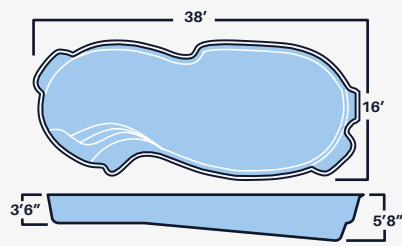

Stingray II
10' x 25' x 4'6"

Stingray III
12' x 26' x 4'6"

Eagle Ray
8'6" x 17' x 4'6"

Tampico I
16' x 40' x 8'

Tampico II
16' x 36' x 6'

Cozumel
14' x 30' x 6'

*ALL DIMENSIONS ARE TO OUTSIDE EDGE. LENGTH WIDTH AND DEPTH MAY VARY.
NON DIVING POOLS. USE OF DIVING EQUIPMENT IS PROHIBITED

FREE FORMS

MODELS

Inspired by shapes found at the sea, our round shaped pools are just the addition your vibrant and hip backyard needs.

OASIS II
CARIBBEAN

Cancun
12' x 25' x 5'4"

Oasis I
13' x 33' x 6'2"

Oasis II
15'6" x 36' x 6'5"

Angelfish
13' x 31' x 5'8"

Dolphin I
16' x 38' x 5'8"

Dolphin II
16' x 38' x 7'10"

Fuji
14' x 32' x 5'10"

FUJI
SLATE

CLASSIC

MODELS

Azures I
13' x 35' x 4'

Honolulu II
15' x 35' x 6'

Wakiki
14' x 30' x 5'4"

Bahamas
10' x 24' x 5'6"

Acapulco
12' x 29' x 6'

Maui
15' x 34' x 6'6"

Costa Rica
15' x 34' x 6'

Sunfish
8' x 20' x 4'6"

LOOKING FOR A TIMELESS LOOK?