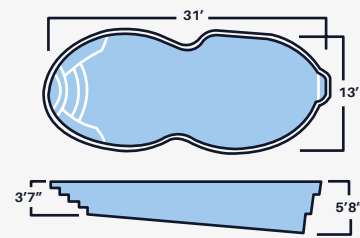

Stingray II
10' x 25' x 4'6"

Stingray III
12' x 26' x 4'6"

Eagle Ray
8'6" x 17' x 4'6"

Tampico I
16' x 40' x 8'

Tampico II
16' x 36' x 6'

Cozumel
14' x 30' x 6'

*ALL DIMENSIONS ARE TO OUTSIDE EDGE. LENGTH WIDTH AND DEPTH MAY VARY.
NON DIVING POOLS. USE OF DIVING EQUIPMENT IS PROHIBITED

FREE FORMS

MODELS

Inspired by shapes found at the sea, our round shaped pools are just the addition your vibrant and hip backyard needs.

OASIS II
CARIBBEAN

Cancun
12' x 25' x 5'4"

Oasis I
13' x 33' x 6'2"

Oasis II
15'6" x 36' x 6'5"

Honolulu II
15' x 35' x 6'

Wakiki
14' x 30' x 5'4"

Bahamas
10' x 24' x 5'6"

Acapulco
12' x 29' x 6'

Maui
15' x 34' x 6'6"

Costa Rica
15' x 34' x 6'

Sunfish
8' x 20' x 4'6"

LOOKING FOR A TIMELESS LOOK?