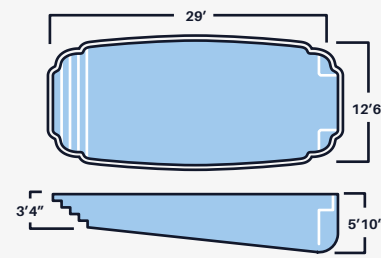

Stingray II
10' x 25' x 4'6"

Stingray III
12' x 26' x 4'6"

Eagle Ray
8'6" x 17' x 4'6"

Tampico I
16' x 40' x 8'

Tampico II
16' x 36' x 6'

Cozumel
14' x 30' x 6'

*ALL DIMENSIONS ARE TO OUTSIDE EDGE. LENGTH WIDTH AND DEPTH MAY VARY.
NON DIVING POOLS. USE OF DIVING EQUIPMENT IS PROHIBITED

FREE FORMS

MODELS

Inspired by shapes found at the sea, our round shaped pools are just the addition your vibrant and hip backyard needs.

OASIS II
CARIBBEAN

Cancun
12' x 25' x 5'4"

Oasis I
13' x 33' x 6'2"

Oasis II
15'6" x 36' x 6'5"

Angelfish
13' x 31' x 5'8"

Dolphin I
16' x 38' x 5'8"

Dolphin II
16' x 38' x 7'10"

Fuji
14' x 32' x 5'10"

FUJI
SLATE

CLASSIC

MODELS

Azures I
13' x 35' x 4'

Honolulu II
15' x 35' x 6'

Wakiki
14' x 30' x 5'4"

Bahamas
10' x 24' x 5'6"

Acapulco
12' x 29' x 6'

Maui
15' x 34' x 6'6"

Costa Rica
15' x 34' x 6'

Sunfish
8' x 20' x 4'6"

LOOKING FOR A TIMELESS LOOK?