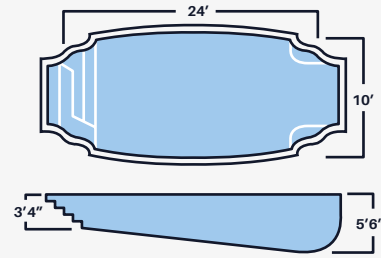

Stingray II
10' x 25' x 4'6"

Stingray III
12' x 26' x 4'6"

Eagle Ray
8'6" x 17' x 4'6"

Tampico I
16' x 40' x 8'

Tampico II
16' x 36' x 6'

Cozumel
14' x 30' x 6'

*ALL DIMENSIONS ARE TO OUTSIDE EDGE. LENGTH WIDTH AND DEPTH MAY VARY.
NON DIVING POOLS. USE OF DIVING EQUIPMENT IS PROHIBITED

FREE FORMS

MODELS

Inspired by shapes found at the sea, our round shaped pools are just the addition your vibrant and hip backyard needs.

OASIS II
CARIBBEAN

Cancun
12' x 25' x 5'4"

Oasis I
13' x 33' x 6'2"

Oasis II
15'6" x 36' x 6'5"

Angelfish
13' x 31' x 5'8"

Dolphin I
16' x 38' x 5'8"

Dolphin II
16' x 38' x 7'10"

Fuji
14' x 32' x 5'10"

FUJI
SLATE

CLASSIC

MODELS

Azures I
13' x 35' x 4'

Honolulu II
15' x 35' x 6'

Wakiki
14' x 30' x 5'4"

Bahamas
10' x 24' x 5'6"

Acapulco
12' x 29' x 6'

Maui
15' x 34' x 6'6"

Costa Rica
15' x 34' x 6'

Sunfish
8' x 20' x 4'6"

LOOKING FOR A TIMELESS LOOK?