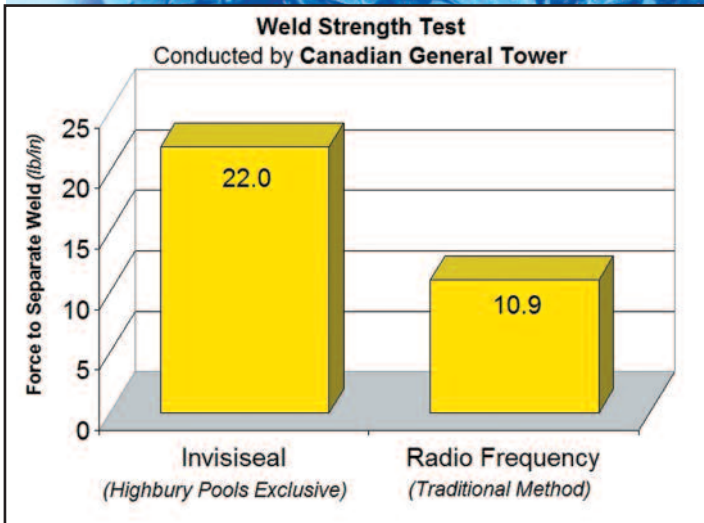

INVISI SEAL

"Yes, This is the Weld!"