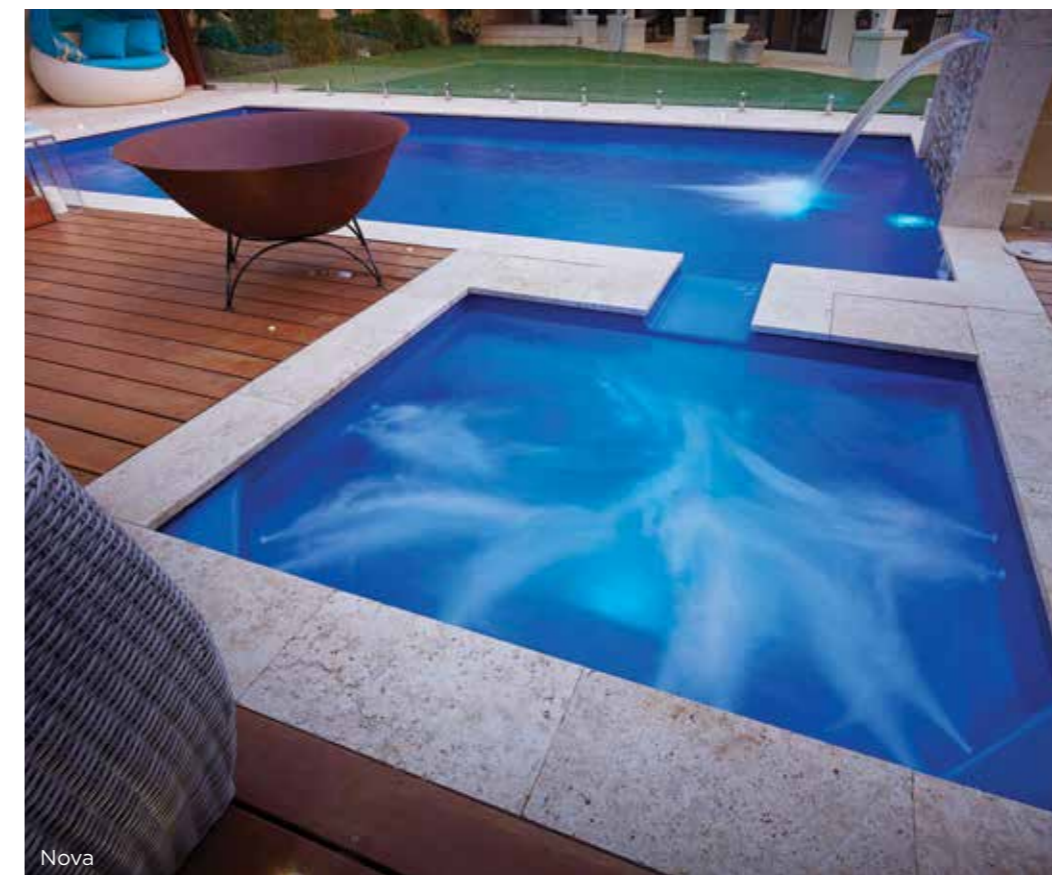

Make your small backyard even more functional and stylish with the Infinity round plunge pool. Enjoy your own pool without needing a lot of room and spend more time outside with your family.

Aqua Ledge Features

13'1" long x 6'7" wide

Consistent depth of 6"

Can be added to any Aqua Technics pool that is 6'7" and above in width or length

Colour can be matched to your pool

Add loungers to create the ultimate adult poolside relaxation zone

Enjoy resort style living in your own backyard with the Aqua Ledge addition to your pool. Enjoy that holiday feeling with your family every day.

Apollo
Internal 5'4" x 5'4"
External 6'11" x 6'11"
Depth 2'2"