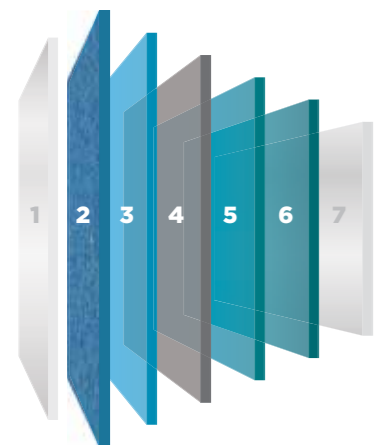

Superior Pool ColourGuard®

Only Aqua Technics Pools can offer you a patented surface protection system for fibreglass pools that resists the effects of ultra violet rays and chemicals. It's like sunscreen for your pool, protecting it from colour loss and weathering. Incorporating a specialised dual coat system as part of the manufacturing process, two layers are merged to provide extraordinary surface protection.

With a brilliant, high gloss finish that lasts, your Pool ColourGuard® pool will maintain its beautiful appearance year after year. We dare you to compare.

The greatest advancement in fibreglass pools in over 47 years

Dual coat system - every layer matters

1. 1 First layer with clear gelcoat technology - acts like sunscreen for your pool
2. 2 Colour layer - colours that last longer and act as a corrosion barrier to prevent osmosis
3. 3 First structural layer and second chemical resistant layer - double protection
4. 4 Graphene infused ceramic composite core
5. 5 Graphene structural composite layer - stronger and stiffer
6. 6 Graphene structural composite over reinforcing formers creating increased strength and stiffness
7. 7 Graphene infused ceramic composite outer membrane

Only specialised resins are used, no general purpose resins.