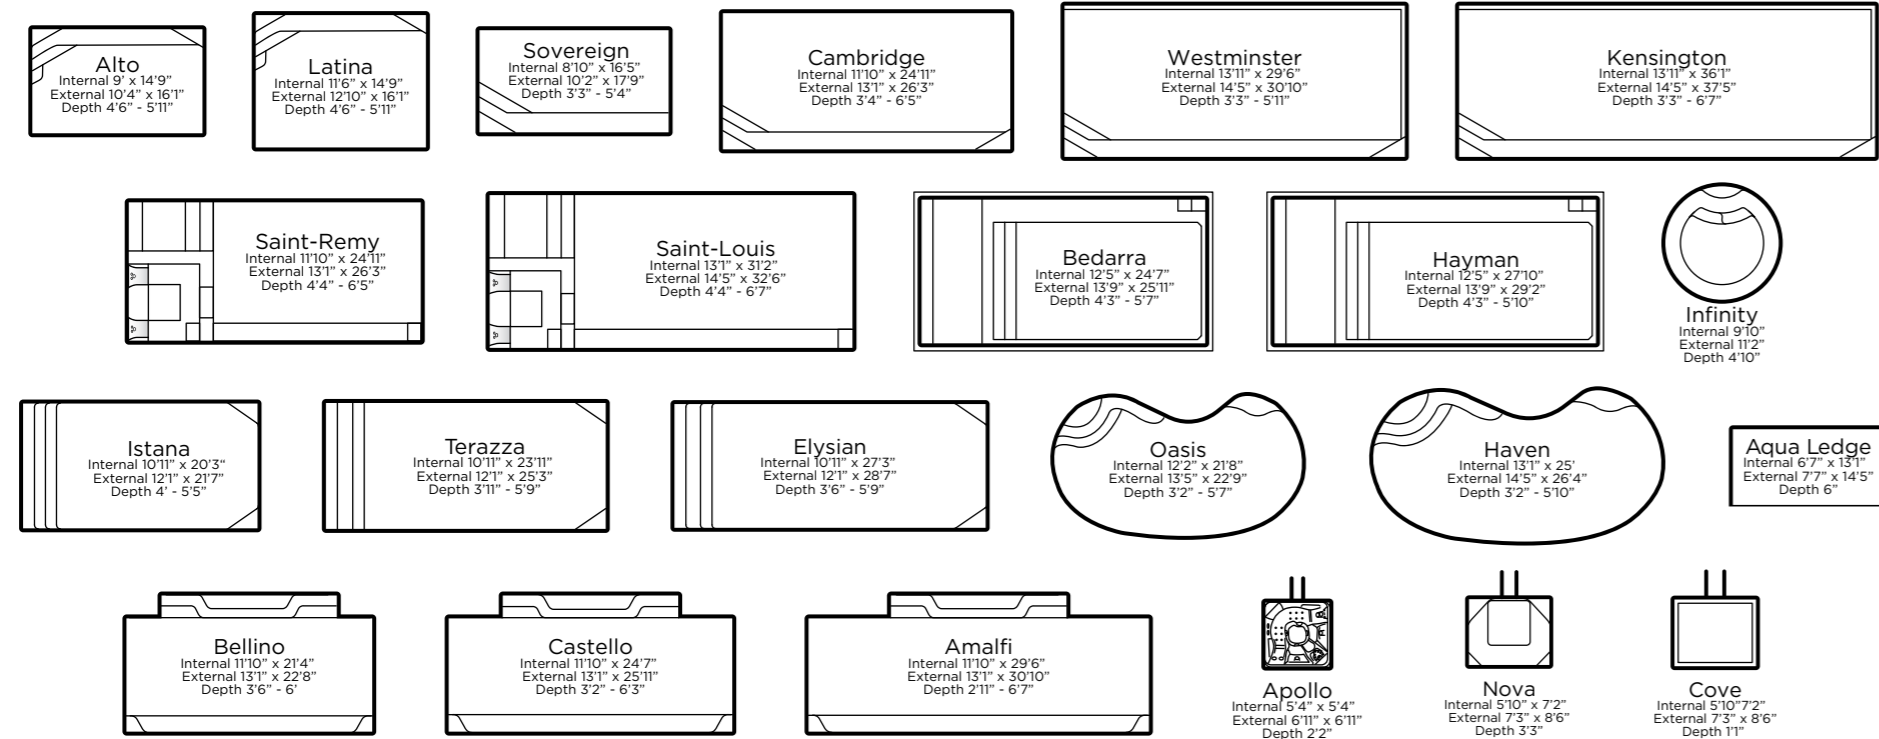

Cove
Internal 5'10" x 7'2"
External 7'3" x 8'6"
Depth 11"

Cove Features

Kids wading pool

Ideal paddling area

Create your dream outdoor entertaining area with a spillway spa or wading pool to complement your new pool.

Our innovative fibreglass pool range quick reference guide

Sizes and shapes are approximate. All dimensions are internal to the waterline unless otherwise stated. Pool colours may not represent true colours due to the photographic and printing processes.