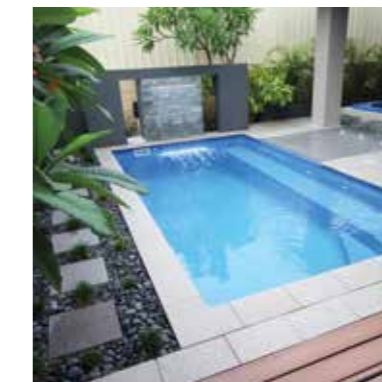

Why we only build pools with 8" edge beams

The design of the 8" wide edge beam means the strength is engineered into the pool - your pool is built stronger to last longer.

What sets us apart from the rest