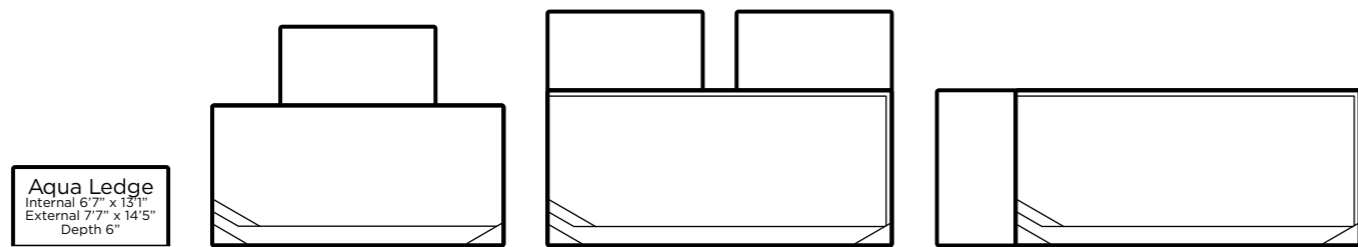

Aqua Ledge Features

13'1" long x 6'7" wide

Consistent depth of 6"

Can be added to any Aqua Technics pool that is 6'7" and above in width or length

Colour can be matched to your pool

Add loungers to create the ultimate adult poolside relaxation zone

Enjoy resort style living in your own backyard with the Aqua Ledge addition to your pool. Enjoy that holiday feeling with your family every day.

Apollo
Internal 5'4" x 5'4"
External 6'11" x 6'11"
Depth 2'2"

Apollo Features

2 recliners, 2 bench seats,
1 therapy seat

Seats up to 5 people

Nova
Internal 5'10" x 7'2"
External 7'3" x 8'6"
Depth 3'3"

Nova Features

Seats up to 7 people with
continuous bench seating

2 corner steps

Cove
Internal 5'10" x 7'2"
External 7'3" x 8'6"
Depth 11"

Cove Features

Kids wading pool

Ideal paddling area

Create your dream outdoor entertaining area with a spillway spa or wading pool to complement your new pool.