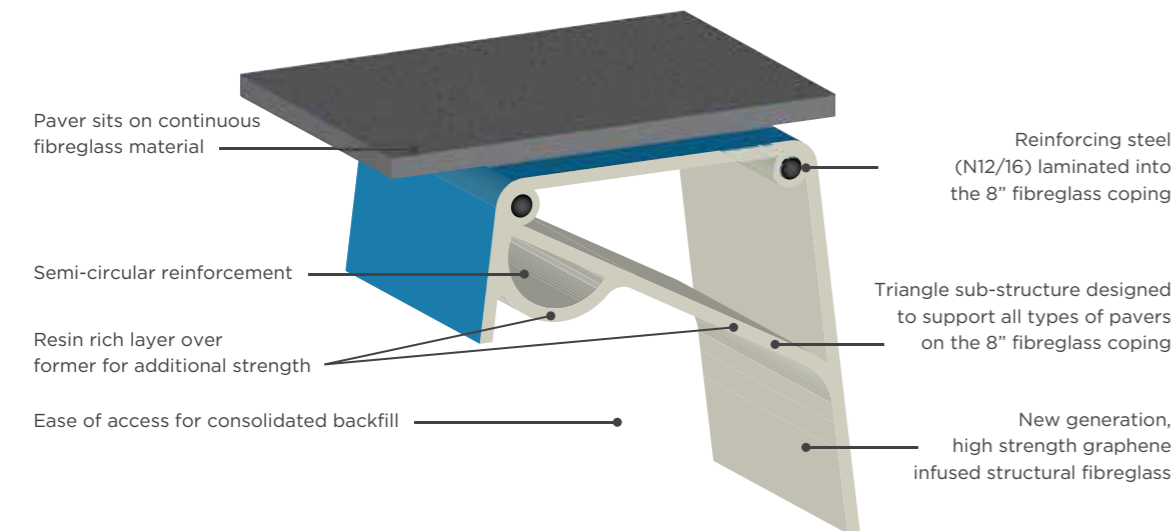

Why we only build pools with 8" edge beams

The design of the 8" wide edge beam means the strength is engineered into the pool - your pool is built stronger to last longer.

What sets us apart from the rest