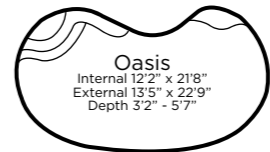

Oasis Features

- Extended second step offering a generous seating space
- Deep end swim-out ideal for relaxing
- Range of options including spa jets and swim jets

Wade into your own backyard oasis on a hot summer's day.