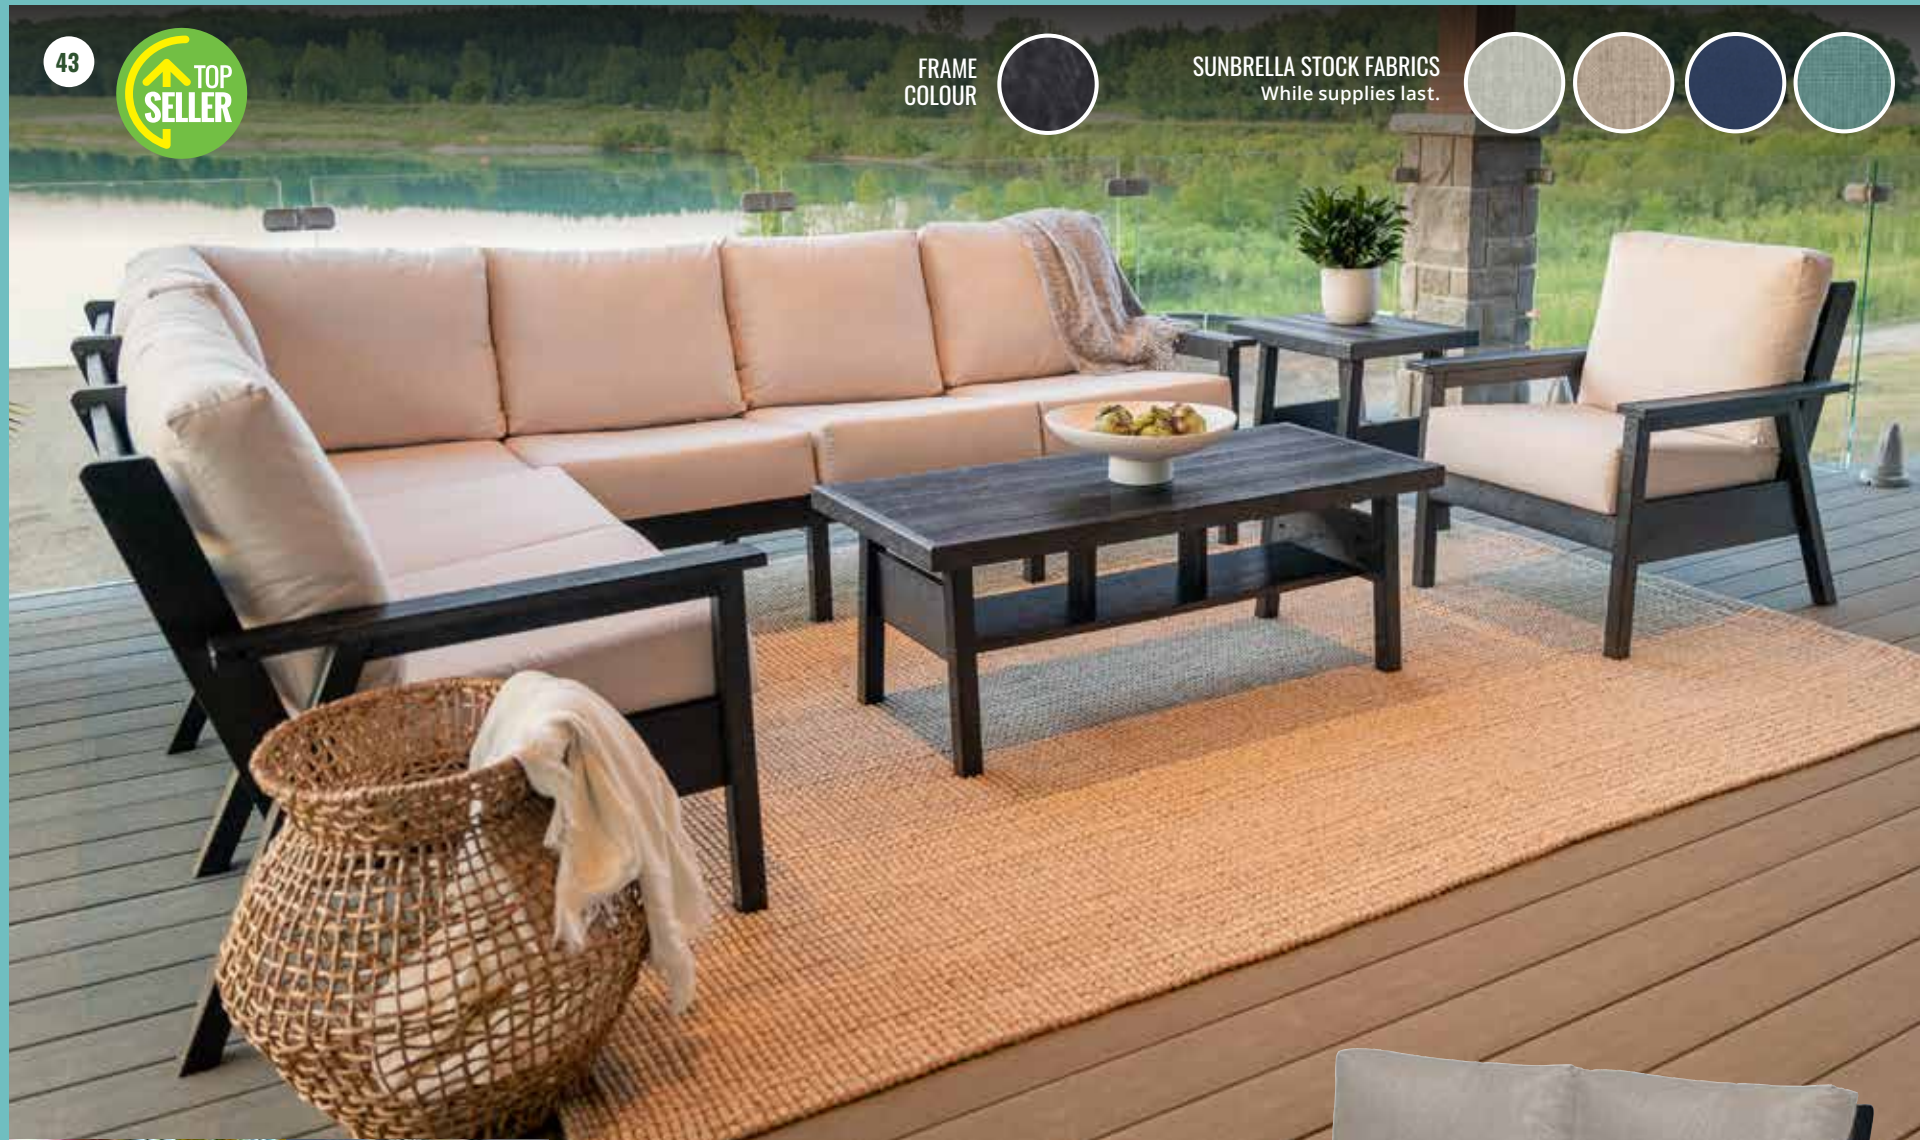

43 **TOP SELLER**

FRAME COLOUR **SUNBRELLA STOCK FABRICS**
While supplies last.

43. TOFINO
Sectional Corner Arm Chair & Expansion Kit for Armless Sections
Chaise Extension (Not Shown)
Swivel Arm Chair
Sofa (Not Shown)
Loveseat
19" x 23" End Table
23" x 49" Coffee Table
Frame Available In:
Black.
Sectional Cushions Available In:
Canvas Granite, Canvas Navy,
Cast Ash and Cast Breeze.

- **44. PALOMA**
  Available in Anthracite/Grey and Anthracite/Royale Blue.
- **45. BALI**
  Available in Anthracite/Light Grey.
- **46. UNIVERSAL WICKER**
  Available in Black/Black, Black/Red or Brown/Beige.
- **47. CORAL SPRINGS SET**
  Side table included. Available in Blue Hawaii and Grey/Black.
- **48. MYSTIC CHAIR**
  Steel Frame with Canopy and Cushions.
  Available in Black/Red, Black/Green and Black/Grey.
- **49. DREAM CHAIR**
  Steel Frame with Canopy and Cushions.
  Available in Black/Green.
- **50. 2-PIECE MOON BED WITH CANOPY**
  Toss pillows Included. Available in Grey/Blue, Grey/Grey and Black/Red.
- **51. 3 SEAT SWING**
  Steel Frame with Canopy and Cushions.
  Available in Black/Black or Bronze/Brown.