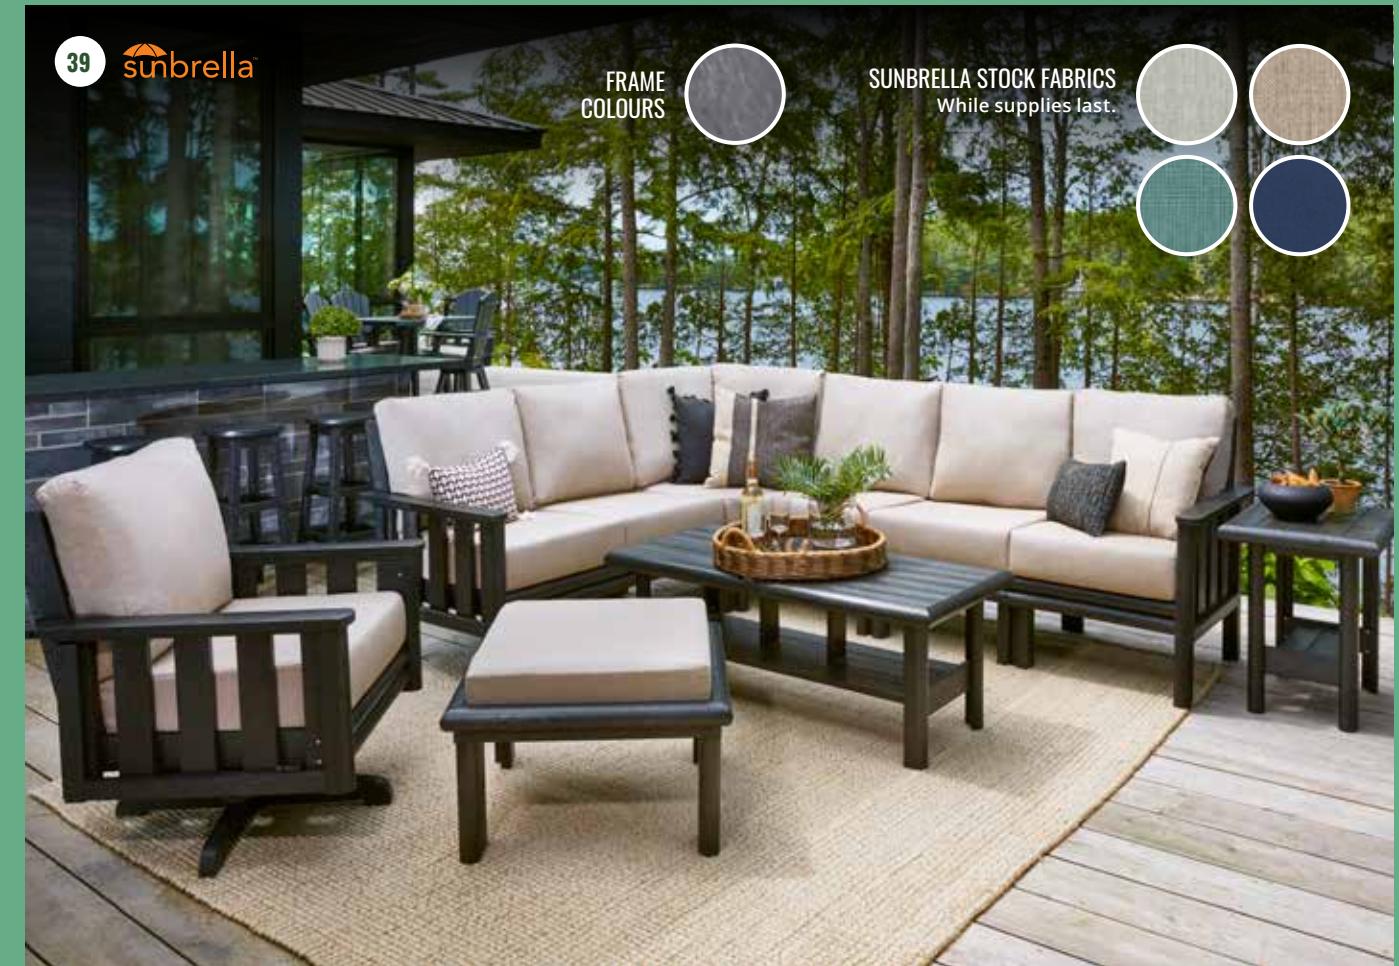

39. STRATFORD

- Chair
- Swivel Chair
- Sofa
- Loveseat
- Large Ottoman
- Expansion Kit
- Corner Section
- 19" Square End Table
- 25" x 49" Coffee Table

Sectional Cushions Available In:
Canvas Granite, Canvas Navy, Cast Ash and Cast Breeze.

Deep Seating Cushions Available In:
Canvas Granite, Peyton Granite, Milano Charcoal, Canvas Navy, Jockey Red, Cast Ash Adaption Indigo and Anthem Dove.