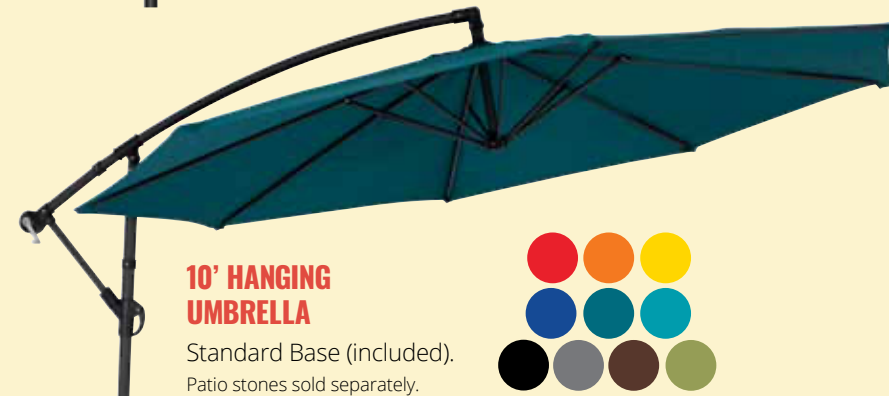

9' AUTO-TILT MARKET UMBRELLA

10' X 6.5' COLLAR UNIT UMBRELLA

11' AUTO-TILT MARKET UMBRELLA

9' OCTAGON AG3 SUSPENSION UMBRELLA

BASE OPTIONS:
Standard Base (included).
Patio stones sold separately.

10' HANGING UMBRELLA

Standard Base (included).
Patio stones sold separately.

10' X 13' RECTANGLE AKZ PLUS SUSPENSION UMBRELLA

BASE OPTIONS:
Sand Filled, Concrete, Grass
or Wood Deck Mounting Kit.
Base sold separately.

10' OFFSET SUSPENSION UMBRELLA

Cross Base (included);
Patio stones sold separately.

10' SQUARE AG25 SUSPENSION UMBRELLA

BASE:
Sand Filled Base Sold Separately.

13' OCTAGONAL AKZ PLUS SUSPENSION UMBRELLA

BASE OPTIONS:
Sand Filled, Concrete, Grass
or Wood Deck Mounting Kit.
Base sold separately.

SOFUN UMBRELLA STAND

Use it as a side table, umbrella stand or flower pot!

LUNA UMBRELLA LED LIGHT & BLUETOOTH SPEAKER

Black or Bronze.