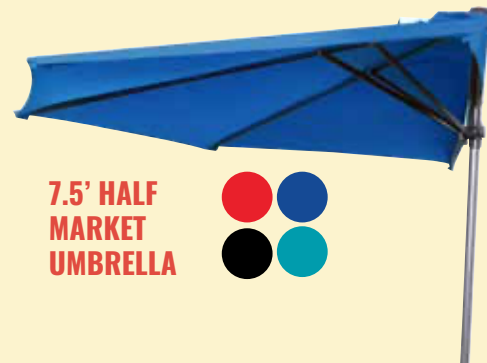

9' MANUAL TILT MARKET UMBRELLA

**ESCAPE THE HEAT
with an umbrella**

6' MANUAL TILT MARKET UMBRELLA

DAYDREAM

7.5' MANUAL TILT MARKET UMBRELLA

WILDFLOWER

ATLANTIC

7.5' HALF MARKET UMBRELLA

9' AUTO-TILT MARKET UMBRELLA

10' X 6.5' COLLAR UNIT UMBRELLA

11' AUTO-TILT MARKET UMBRELLA

9' OCTAGON AG3 SUSPENSION UMBRELLA

BASE OPTIONS:
Standard Base (included).
Patio stones sold separately.

10' HANGING UMBRELLA

Standard Base (included).
Patio stones sold separately.

10' X 13' RECTANGLE AKZ PLUS SUSPENSION UMBRELLA

BASE OPTIONS:
Sand Filled, Concrete, Grass
or Wood Deck Mounting Kit.
Base sold separately.

10' OFFSET SUSPENSION UMBRELLA

Cross Base (included);
Patio stones sold separately.

10' SQUARE AG25 SUSPENSION UMBRELLA

BASE:
Sand Filled Base Sold Separately.

13' OCTAGONAL AKZ PLUS SUSPENSION UMBRELLA

BASE OPTIONS:
Sand Filled, Concrete, Grass
or Wood Deck Mounting Kit.
Base sold separately.