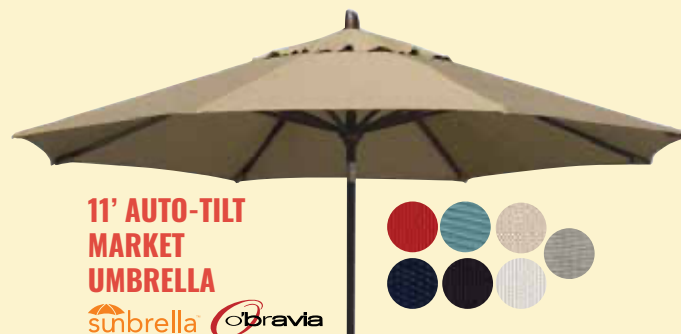

9' MANUAL TILT MARKET UMBRELLA

**ESCAPE THE HEAT
with an umbrella**

6' MANUAL TILT MARKET UMBRELLA

DAYDREAM

7.5' MANUAL TILT MARKET UMBRELLA

WILDFLOWER

ATLANTIC

7.5' HALF MARKET UMBRELLA

9' AUTO-TILT MARKET UMBRELLA

10' X 6.5' COLLAR UNIT UMBRELLA

11' AUTO-TILT MARKET UMBRELLA

9' OCTAGON AG3 SUSPENSION UMBRELLA

BASE OPTIONS:
Standard Base (included).
Patio stones sold separately.

10' HANGING UMBRELLA

Standard Base (included).
Patio stones sold separately.

10' X 13' RECTANGLE AKZ PLUS SUSPENSION UMBRELLA

BASE OPTIONS:
Sand Filled, Concrete, Grass
or Wood Deck Mounting Kit.
Base sold separately.

10' OFFSET SUSPENSION UMBRELLA

Cross Base (included);
Patio stones sold separately.

10' SQUARE AG25 SUSPENSION UMBRELLA

BASE:
Sand Filled Base Sold Separately.

13' OCTAGONAL AKZ PLUS SUSPENSION UMBRELLA

BASE OPTIONS:
Sand Filled, Concrete, Grass
or Wood Deck Mounting Kit.
Base sold separately.