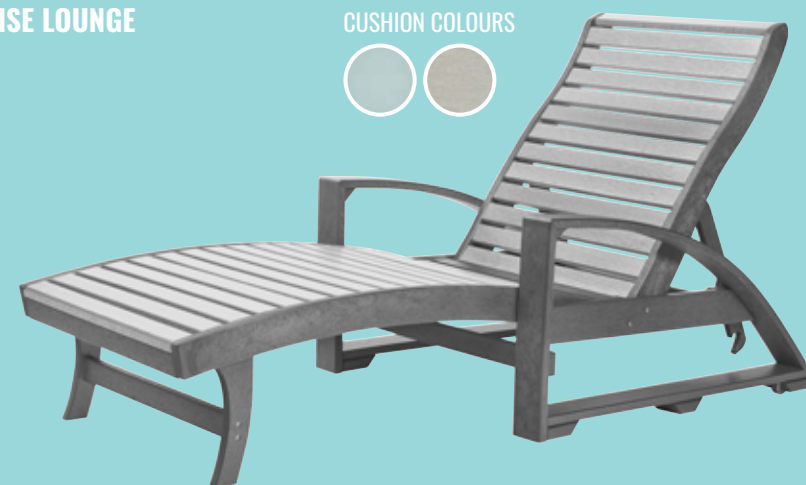

## 42. NAPA DINING

- Dining Swivel Arm Chair
- Dining Arm Chair
- Dining Table
- Armless Chair (Custom Order)

SHOWN WITH BLACK FRAME & CANVAS GRANITE CUSHIONS

41 

FRAME COLOURS

SUNBRELLA STOCK FABRICS  
While supplies last.

SHOWN WITH SLATE GREY FRAME & CANVAS GRANITE CUSHIONS

42

LIQUID LANDSCAPE 25

43

BAR STOOL COLOURS

TABLE COLOURS

PROUDLY MANUFACTURED  
IN STRATFORD, ONTARIO!**43. HARVEST BAR**Pub Height Harvest Table  
Backless Bar Stool

44

FRAME COLOURS

**44. ST. TROPEZ  
CHAISE LOUNGE**

CUSHION COLOURS

45

46

get some shade  
with a gazebo or pergola

**45. MAESTRALE II**