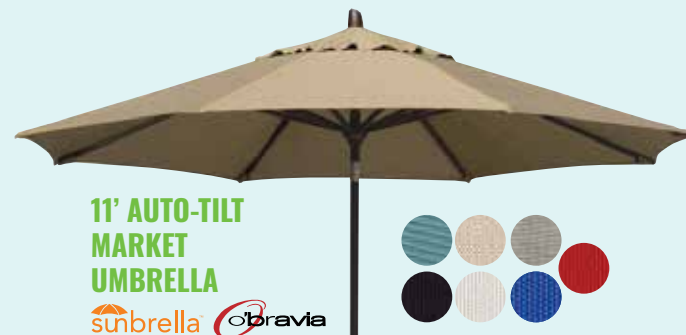

**7.5' MANUAL  
TILT MARKET  
UMBRELLA**

**9.8' HALF  
MARKET  
UMBRELLA**

**9' AUTO-TILT  
MARKET  
UMBRELLA**

sunbrella® o'bravia

**10' X 6.5'  
COLLAR UNIT  
UMBRELLA**

sunbrella® o'bravia

**11' AUTO-TILT  
MARKET  
UMBRELLA**