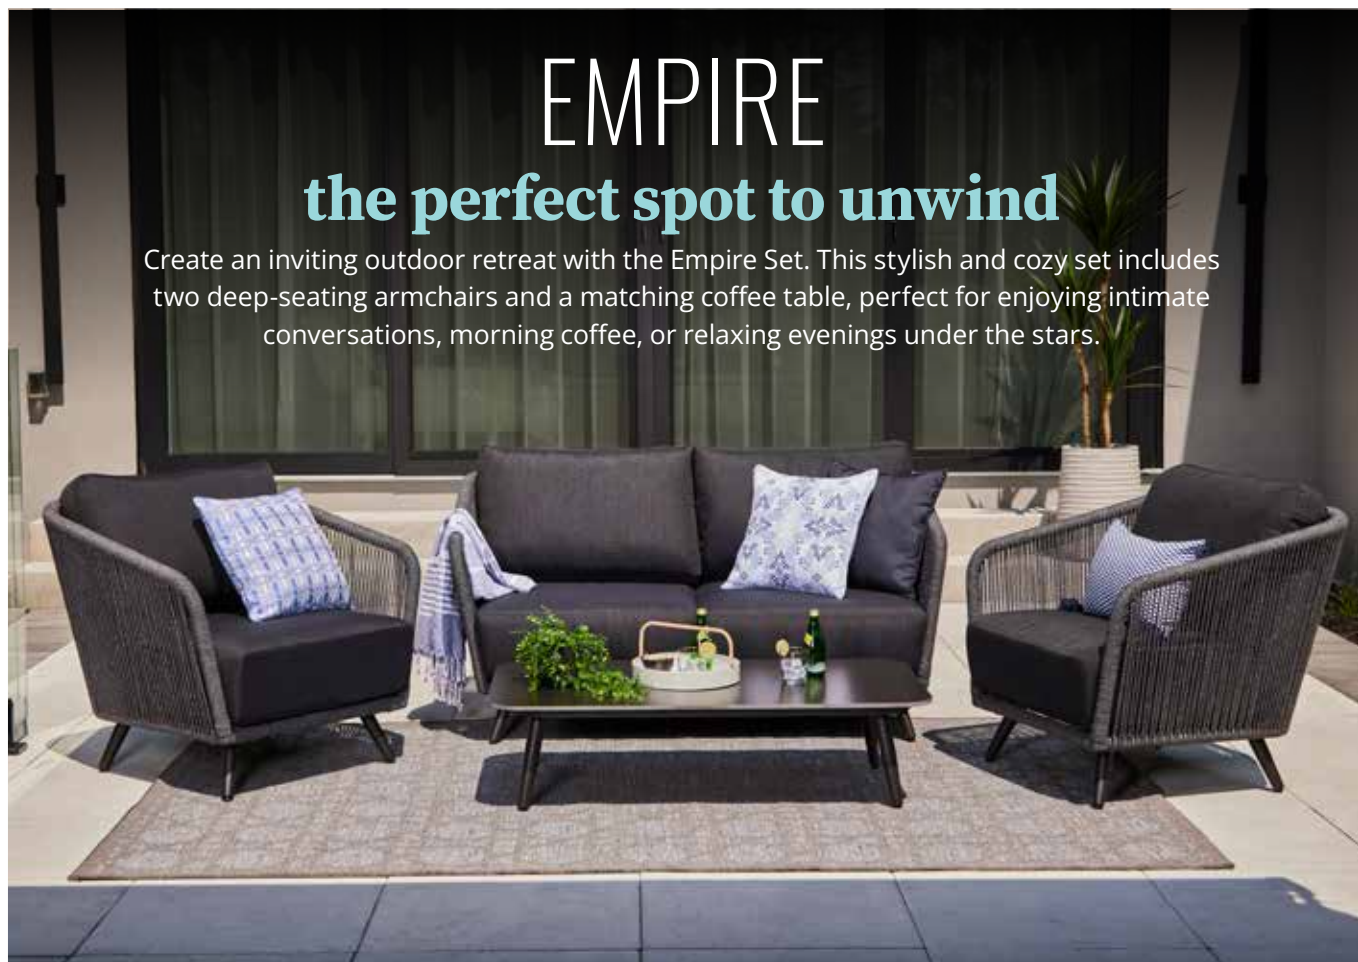

EMPIRE

the perfect spot to unwind

Create an inviting outdoor retreat with the Empire Set. This stylish and cozy set includes two deep-seating armchairs and a matching coffee table, perfect for enjoying intimate conversations, morning coffee, or relaxing evenings under the stars.