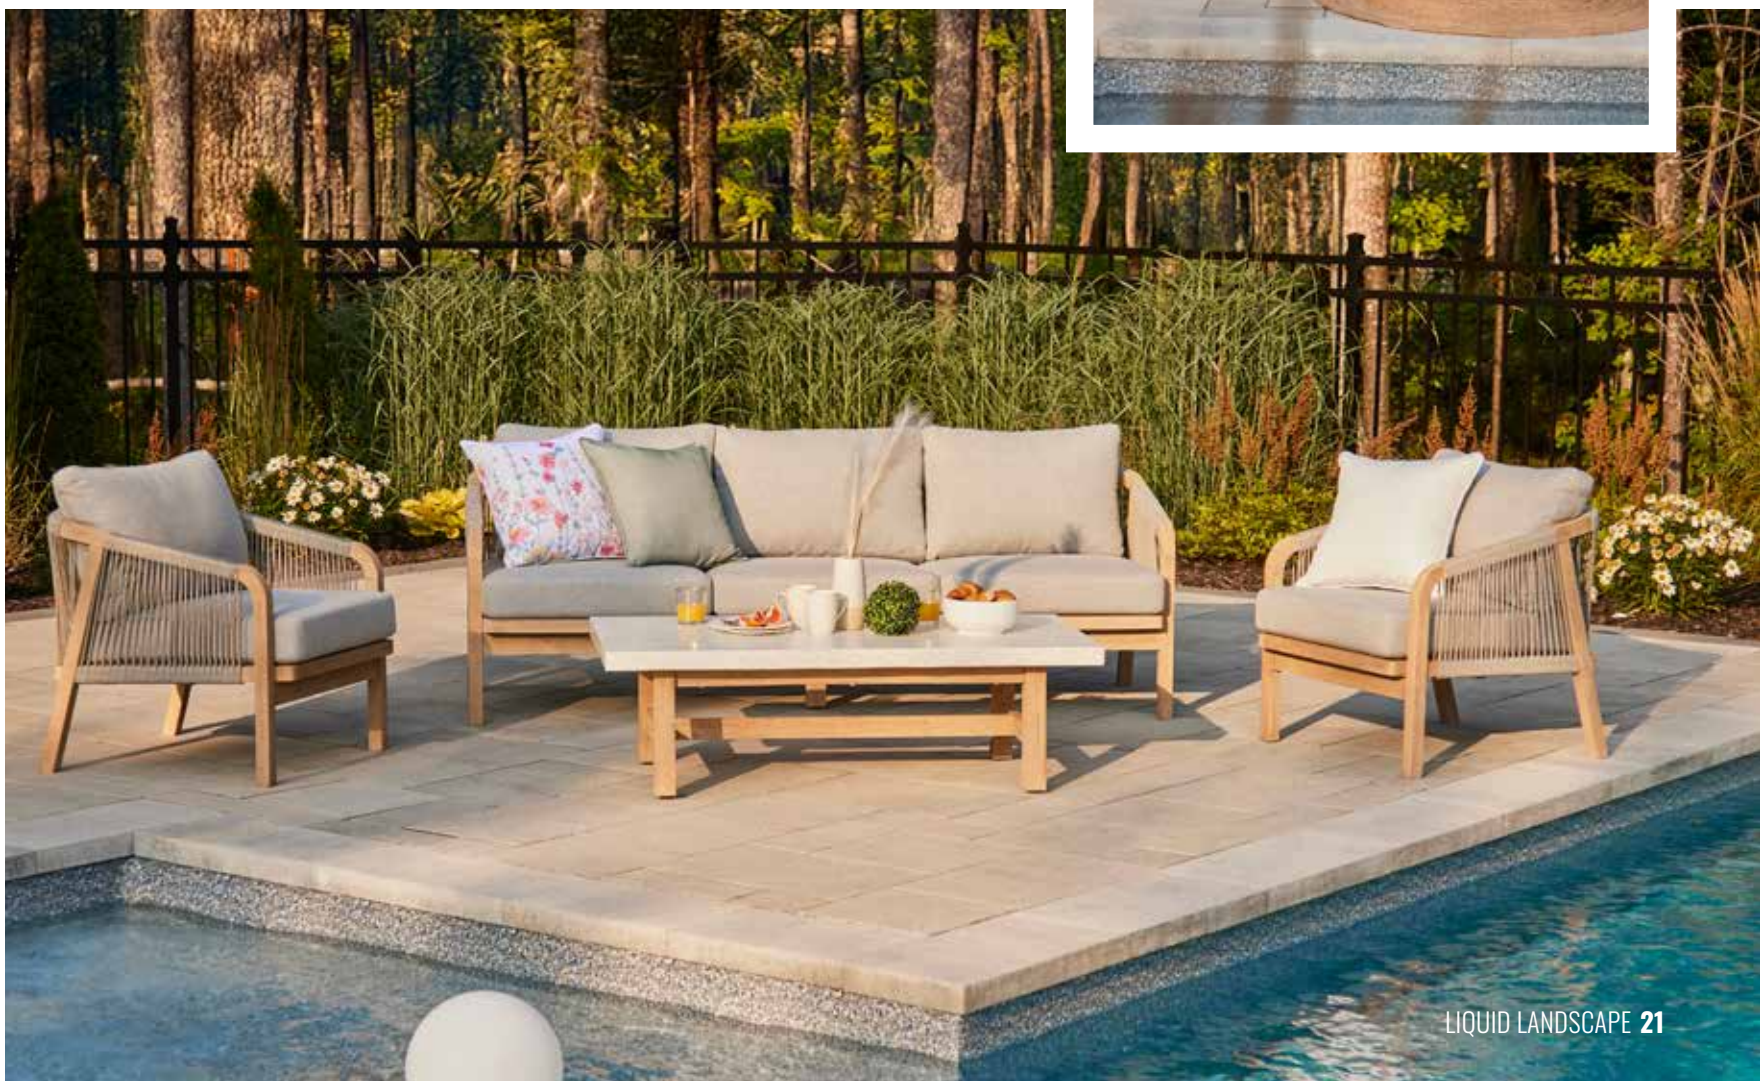

DEEP SEATING

Club Chair
3-Seat Sofa
50.2" x 25.6" Coffee Table
Side Table
Chaise Lounge
Chairs are Teak/Cord.