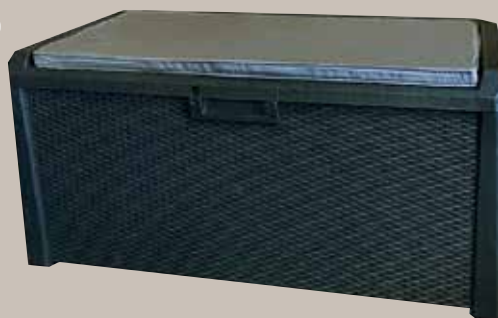

52. SANTORINI STORAGE BENCH

58" x 28" x 26" Resin Anthracite with Cushion

Available in Charcoal with Grey Cushion.

52