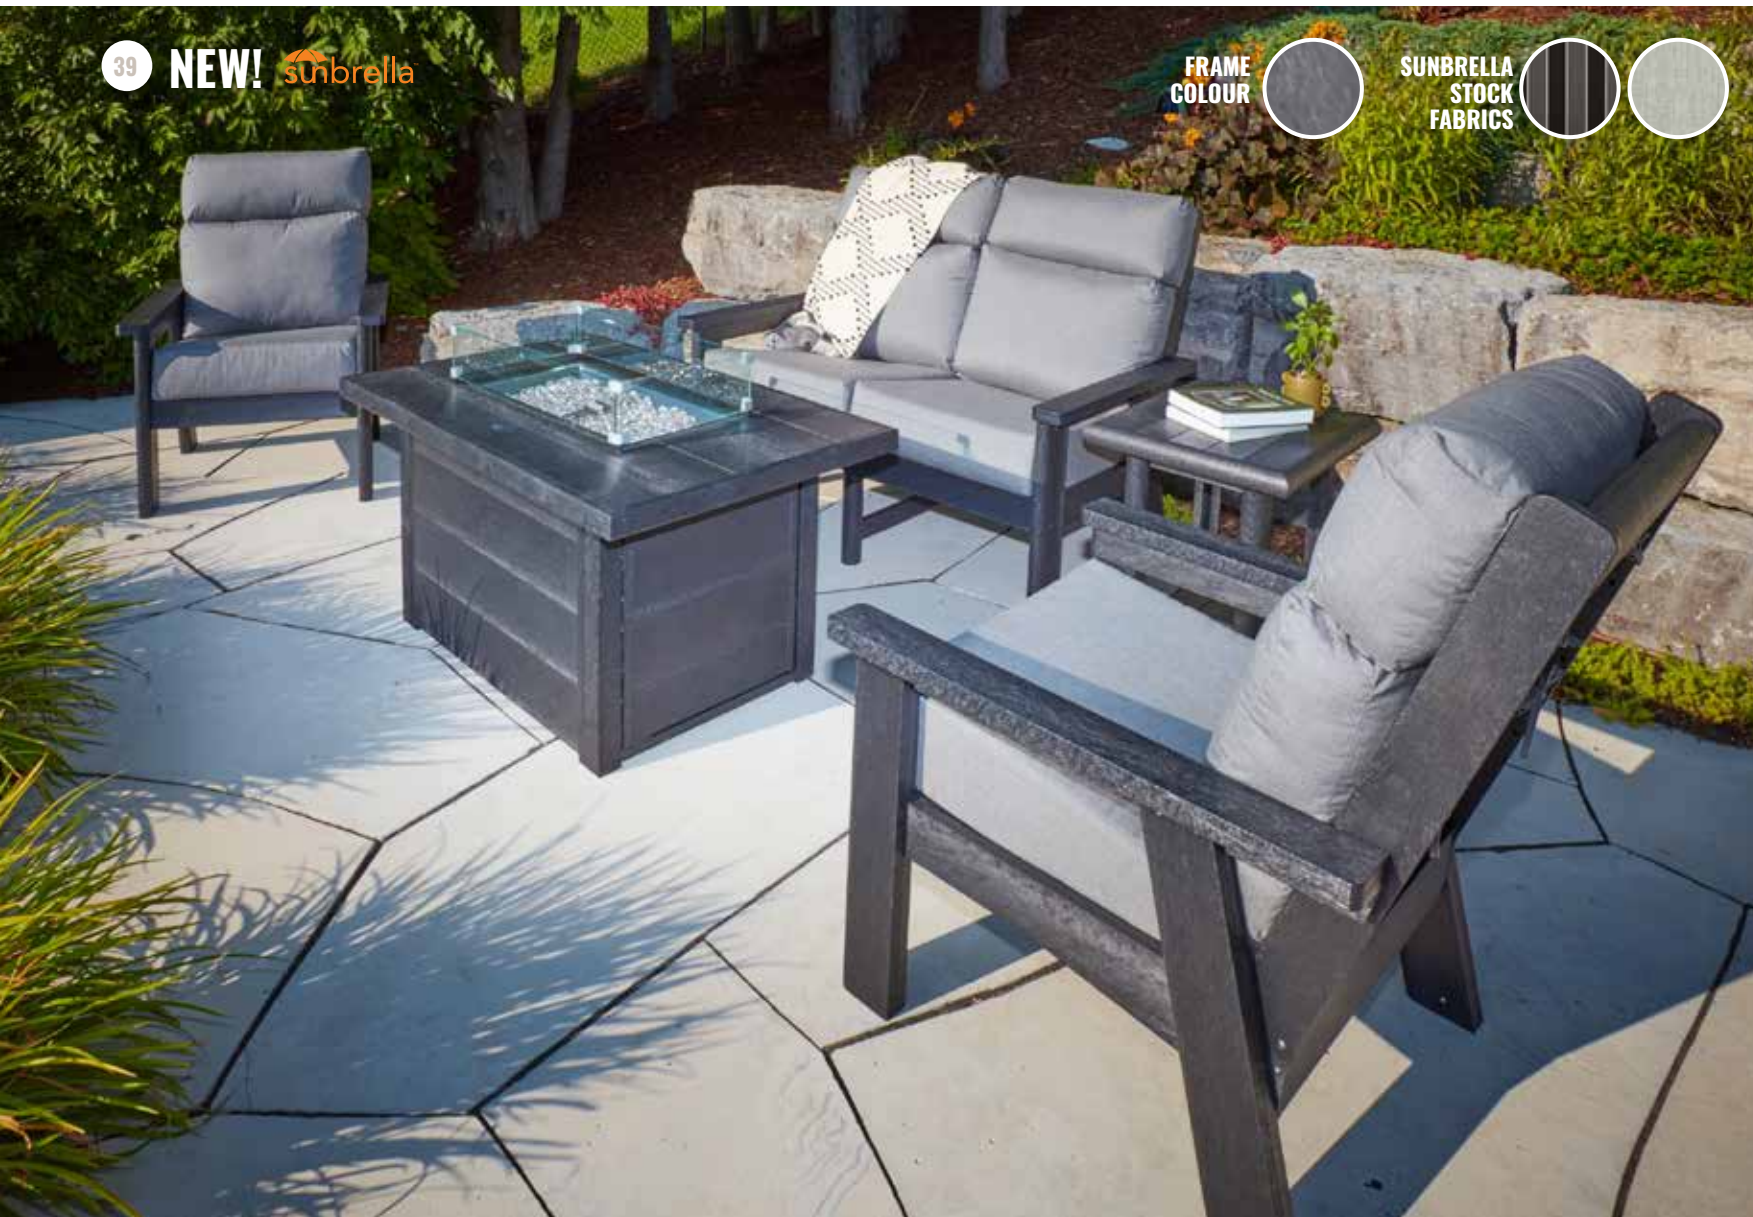

INDULGE IN CANADIAN-MADE OUTDOOR LUXURY

39 **NEW!**

FRAME
COLOUR

SUNBRELLA
STOCK
FABRICS