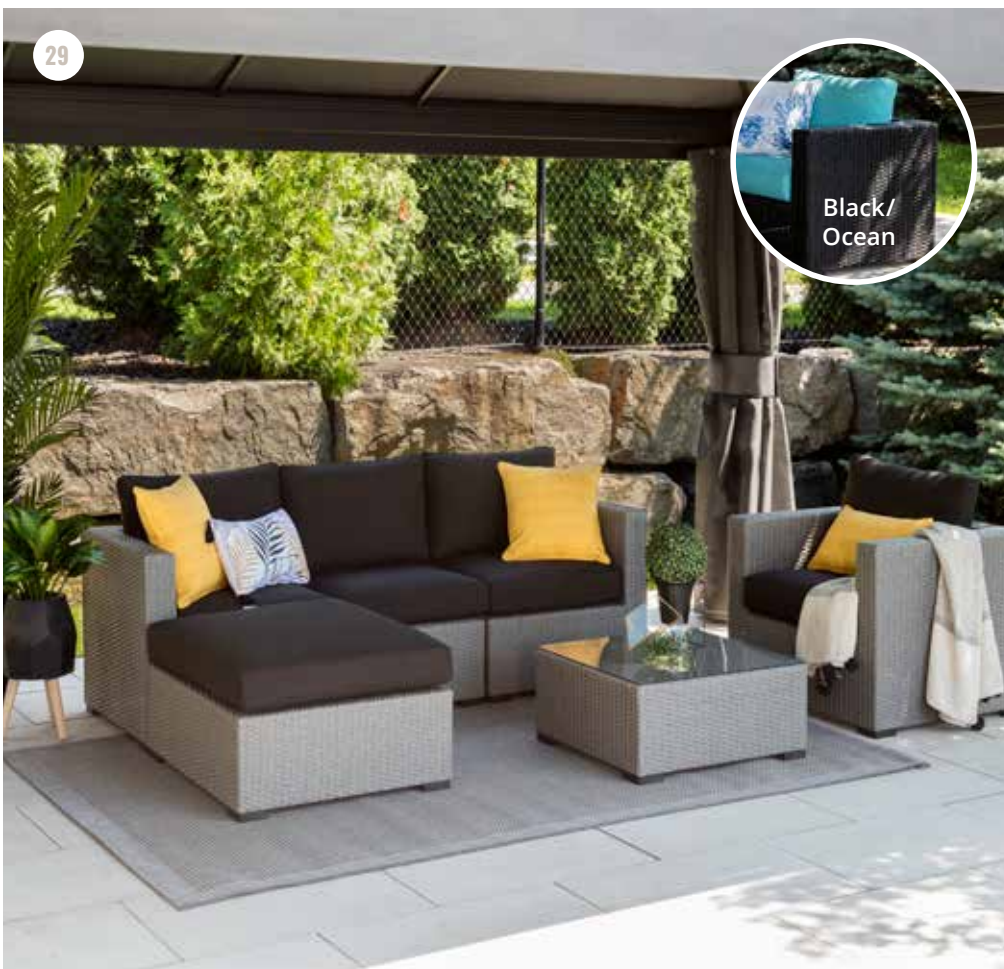

28. MILA

Club Chair
Loveseat
Sofa (Not Shown)
20" x 16" Ottoman (Not Shown)
22" x 42" Coffee Table
39" x 63" High-Top Coffee Table (Not Shown)

Available in Grey/Pale Grey or Black/Dark Grey.
5-Year Warranty on fabric.

29. TORINO

Club Chair
Sofa (3-Piece)
35" x 30" x 12" Oversized Ottoman
27" x 29" Coffee Table

Sold as a set. Available in Black/Ocean or Natural/Black.
5-Year Warranty on fabric.

30. PABLO DURASONN

2 Club Chairs
Love Seat
25" x 45" Coffee Table

Sold as a set. Available in Carbon/Grey.

31. RENDEZ-VOUS BISTRO

2 Bistro Chairs with Black Seat Pad
26.2" L x 41.7" W x 29.5" H Bistro Table

Available in Grey. Rustproof aluminum frame, wrapped in durable resin wicker.