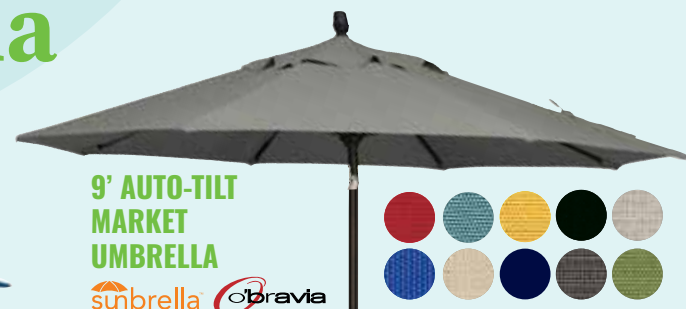

### 54. PDG DECK BOX

Available in Java or Driftwood, in five sizes.

**9' MANUAL TILT  
MARKET UMBRELLA**

**ESCAPE THE HEAT  
with an umbrella**

DAYDREAM

**6' MANUAL  
TILT MARKET  
UMBRELLA**

WILDFLOWER

ATLANTIC

**7.5' MANUAL  
TILT MARKET  
UMBRELLA**

**9.8' HALF  
MARKET  
UMBRELLA**

**9' AUTO-TILT  
MARKET  
UMBRELLA**

sunbrella® o'bravia

**10' X 6.5'  
COLLAR UNIT  
UMBRELLA**

sunbrella® o'bravia

**11' AUTO-TILT  
MARKET  
UMBRELLA**