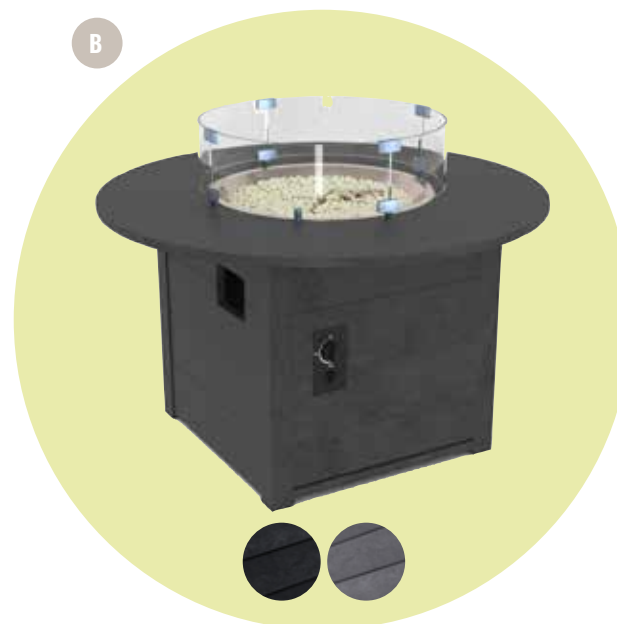

56. SUNBEAM PROPANE FIRE PITS

50,000 BTU

A. Edge 51" x 34" Rectangle

B. Fabia 42" Square

C. Serenity 32" x 50" Rectangle

Edge available in Black Onyx. Fabia and Serenity are available In Anthracite. Linear available in Tile/Black. Protective cover and wind screen included. 2-Year Guarantee.

57. CRP PLASTICS FIRE TABLES

A. 48" x 31" Rectangular Fire Table

B. 46" Round Fire Table

58. BERLIN GARDENS FIRE TABLES

51,000 BTU

A. Donoma 42" x 54" Rectangle

B. Donoma 44" Round

59. INFRARED HEATERS

A. 18" Hanging Infrared Heater
700/800/1500W/Rain/Dust
Resistant with LED Lights

B. 51" H x 11" W Standing Infrared
Heater with Remote. 1500W

C. 26" H Portable Table Heater
1000W/Rain/Dust Resistant