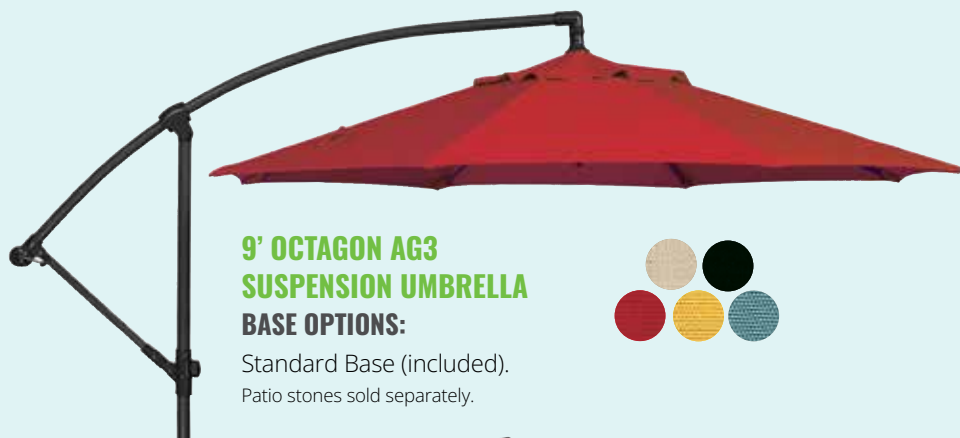

**9' OCTAGON AG3
SUSPENSION UMBRELLA**

BASE OPTIONS:
Standard Base (included).
Patio stones sold separately.