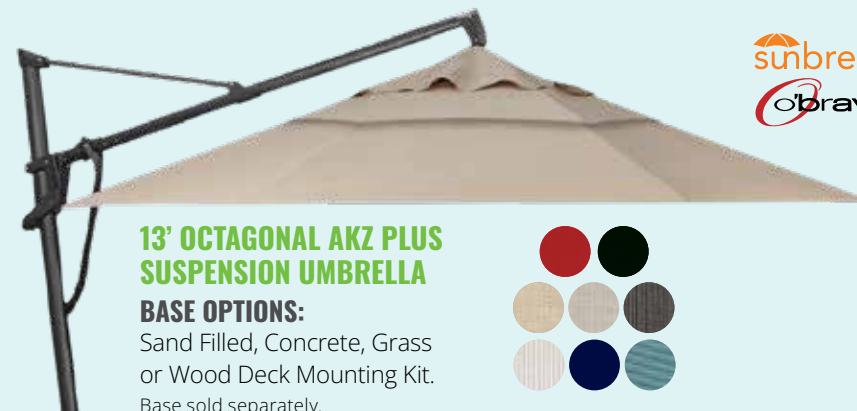

**13' OCTAGONAL AKZ PLUS
SUSPENSION UMBRELLA**

BASE OPTIONS:
Sand Filled, Concrete, Grass
or Wood Deck Mounting Kit.
Base sold separately.

accessories

**9' & 10'
SUSPENSION
OCTOGAN
BASE
OPTIONS**