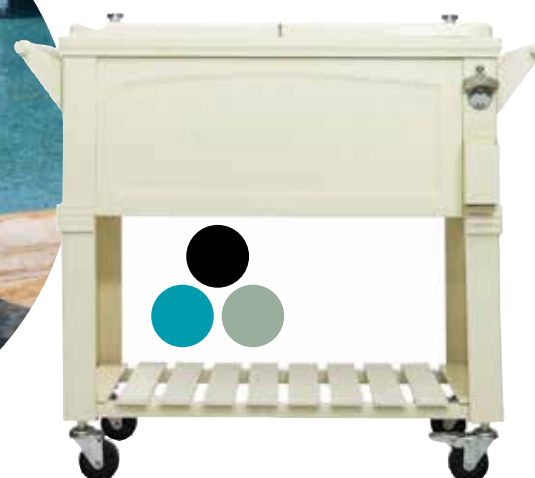

## 61. PERMASTEEL COOLERS

- 80 QT. Cooler with wheels
- Keep your drinks cold for up to 36 hours!

Available in 2 designs.

61

LOUVERS OPEN

LOUVERS CLOSED

NEW!

NEW!